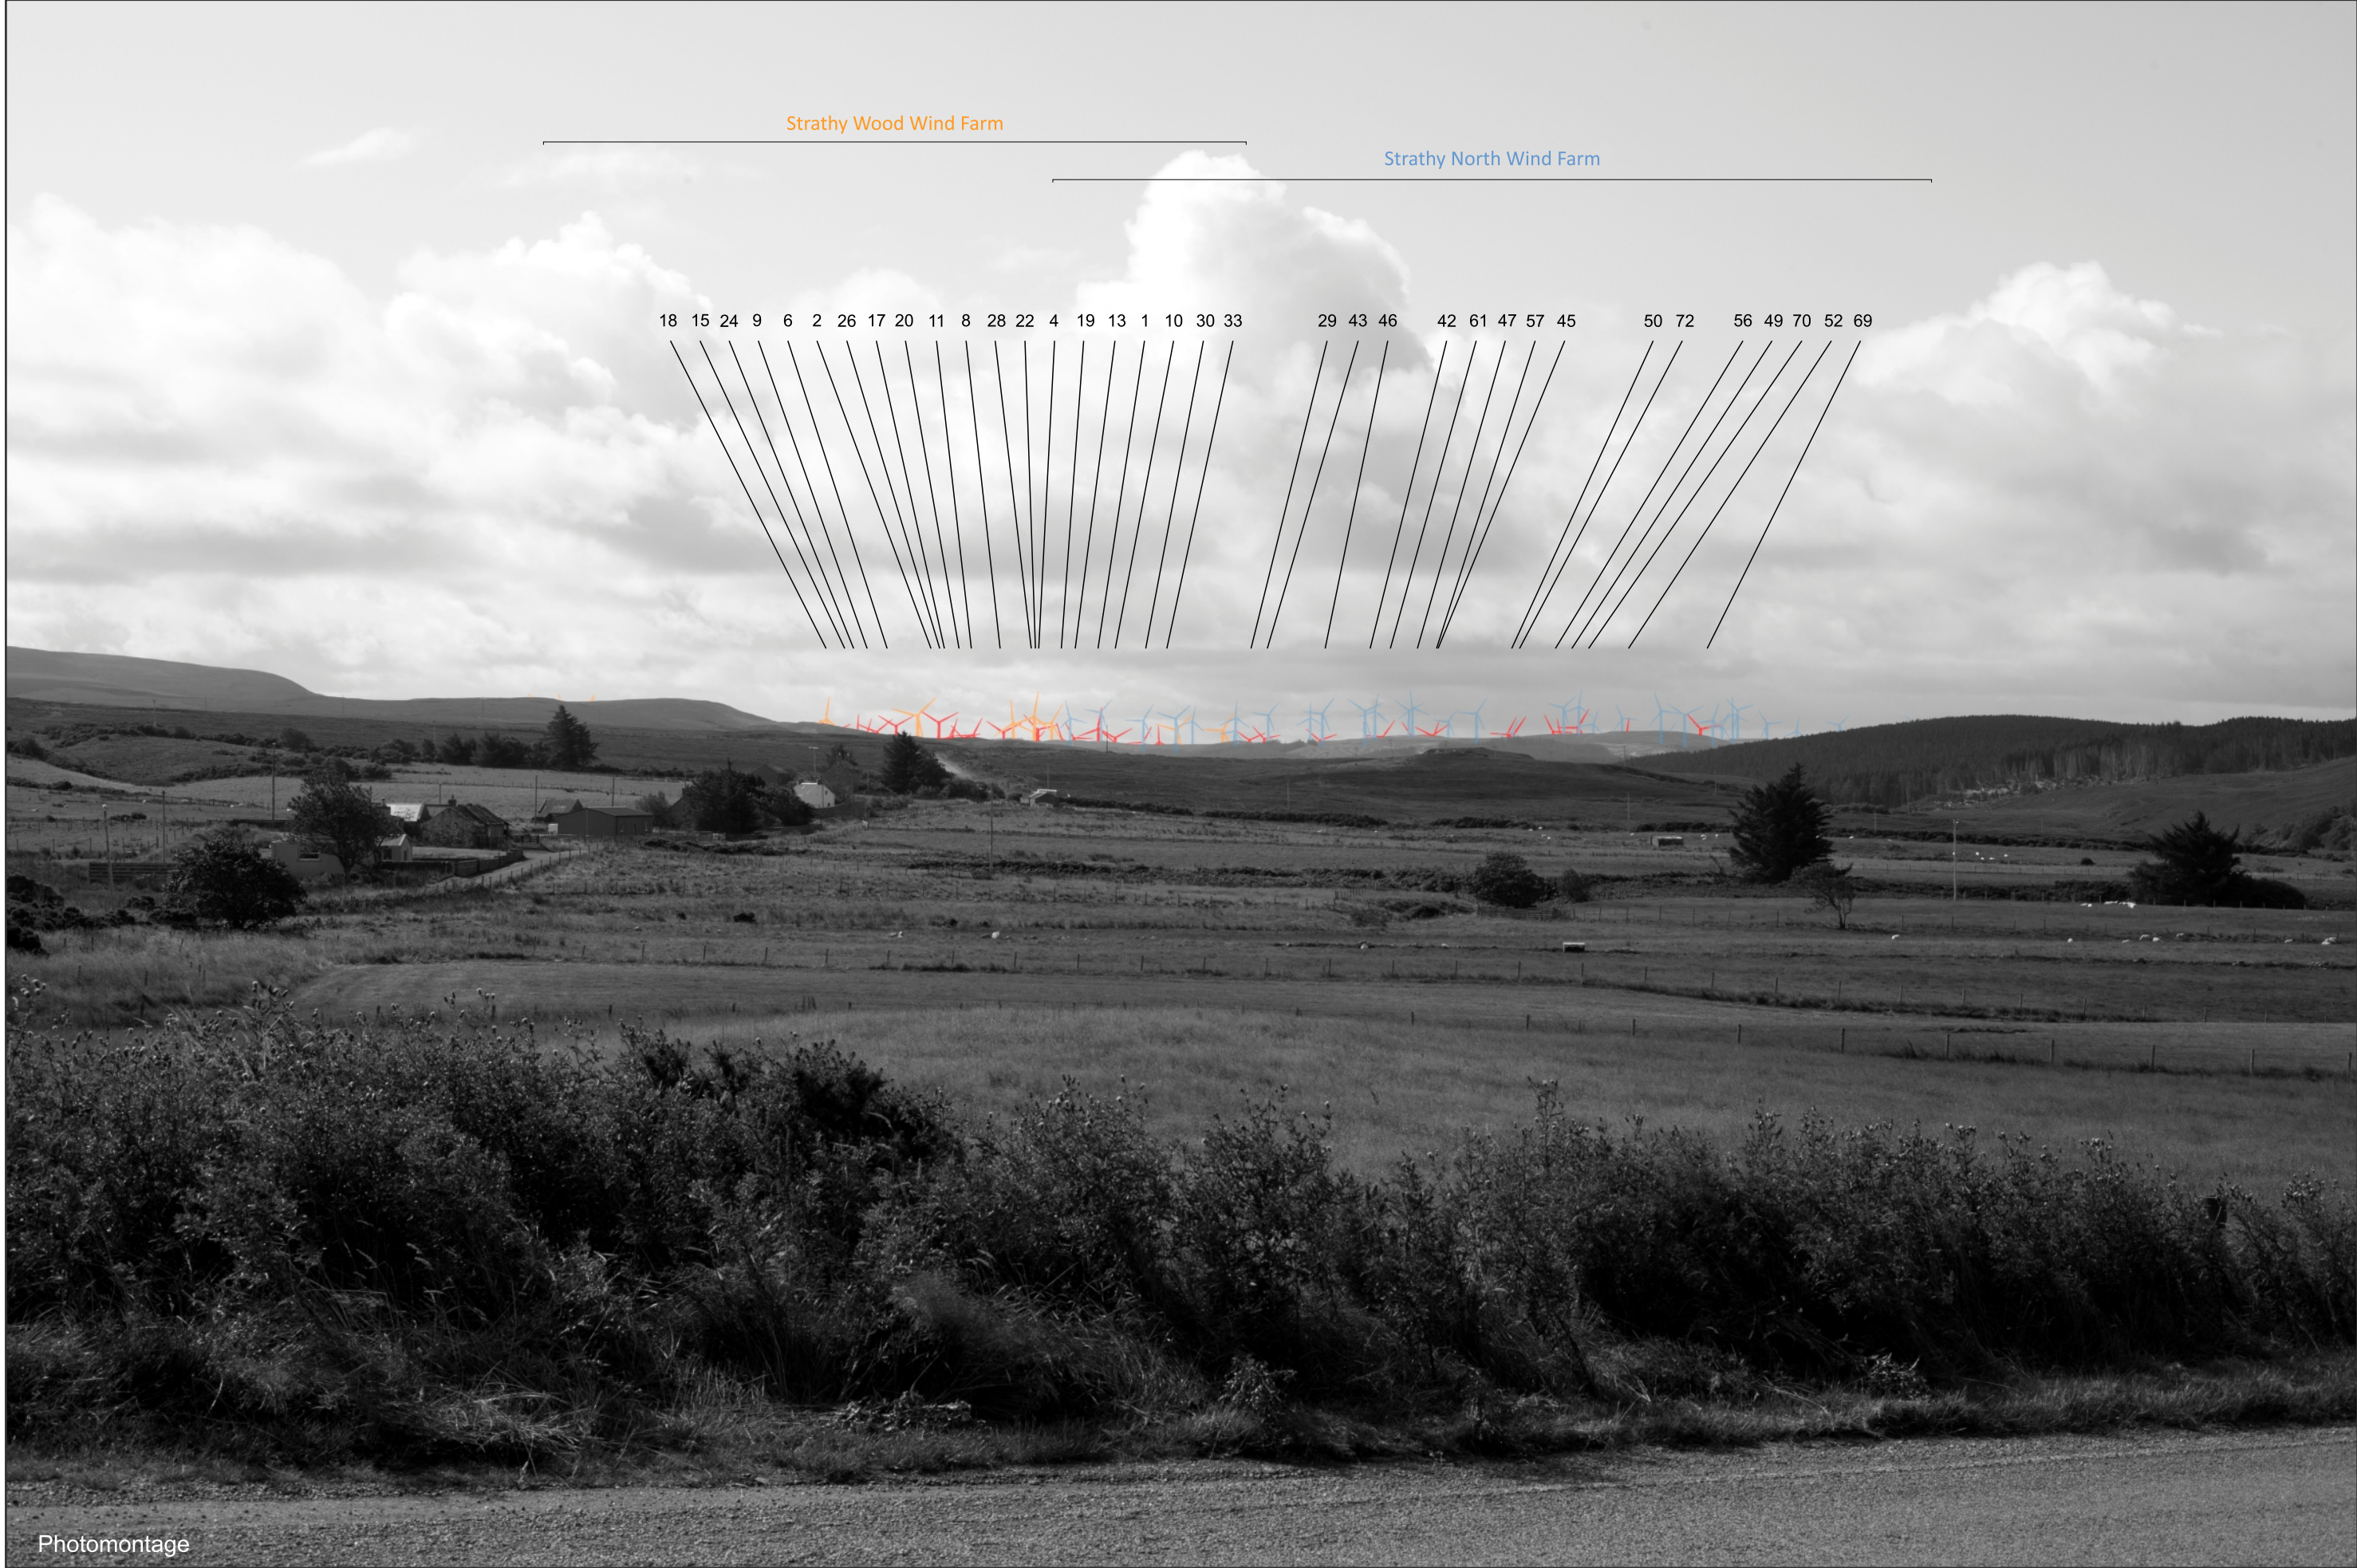

OS reference: 284158 E 965040 N Distance to development: 12.5 km Ground level: 38.80m AOD Direction of view: 199.38°

Camera: Canon EOS 5D Mk II Focal length: 50mm Camera height: 1.5m Date: 15/08/19 Time: 10:20

Drawing No. - 121002-D-S14.7d-1.0.0 Date - 08/07/2021

Photomontage

FIGURE 4.7e - VP 5: Strathy 75mm Single Frame Photomontage

This image should be viewed at a comfortable arms length (approx 500mm)

OS reference: 284158 E 965040 N Distance to development: 12.5 km Ground level: 38.80m AOD Direction of view: 199.38°

Camera: Canon EOS 5D Mk II Focal length: 75mm Camera height: 1.5m Date: 15/08/19 Time: 10:20

Drawing No. - 121002-D-S14.7e-1.0.0 Date - 08/07/2021

FIGURE 4.7f - VP 5: Strathy Monochrome Analysis

When viewed at a comfortable arms length (approx. 500mm), this printed image is representative of our detailed central vision, but is not representative of scale and distance.

OS reference: 284158 E 965040 N Distance to development: 12.5 km Ground level: 38.80m AOD Direction of view: 199.38°
Camera: Canon EOS 5D Mk II Focal length: 50mm Camera height: 1.5m Date: 15/08/19 Time: 10:20
Drawing No. - 121002-D-SI4.7f-1.0.0 Date - 08/07/2021