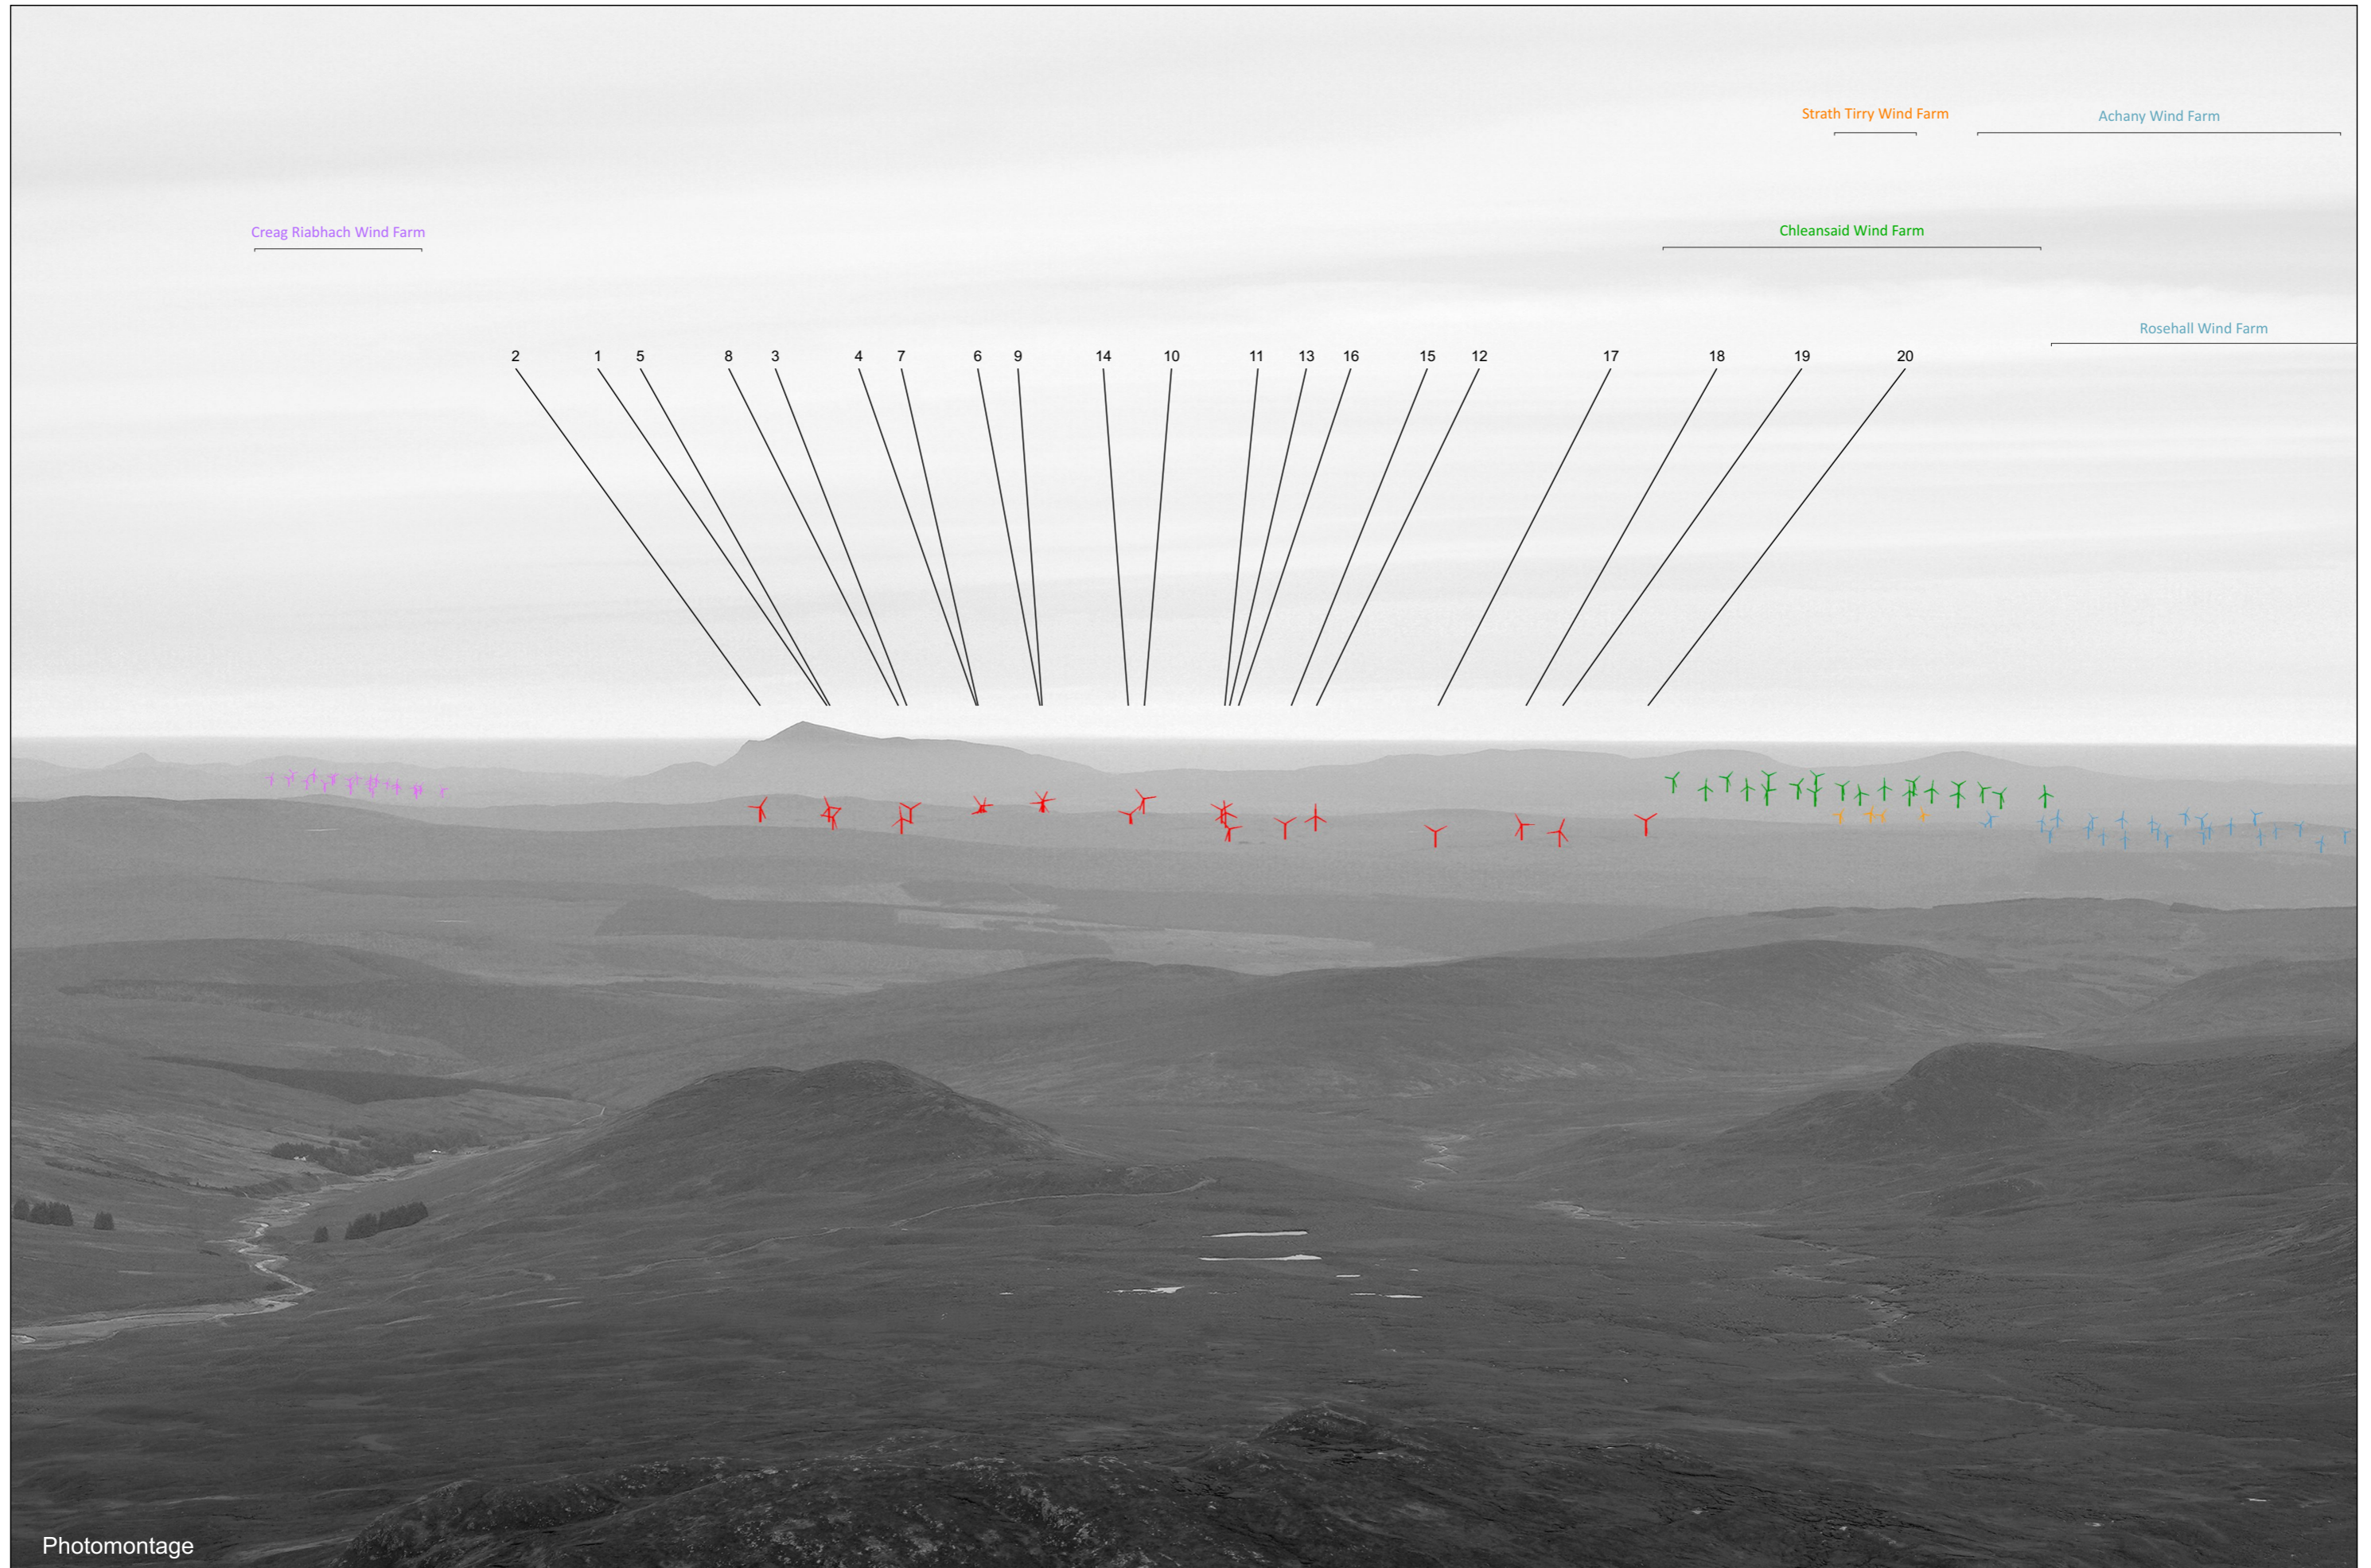

Photomontage

**FIGURE 7.48.4 - VP19: Seana Bhràigh**

When viewed at a comfortable arms length (approx. 500mm), this printed image is representative of our detailed central vision, but is not representative of scale and distance.

OS reference: 228181 E 887872 N Distance to development: 26.5km Ground level: 927.4m AOD  
Camera: Sony ILCE-7RM3 Focal length: 50mm Camera height: 1.5m Date: 27/09/2020 Time: 14:09

Drawing No. - 120008-D-EIA7.48.4-6-1.0.0 Date - 05.05.2021

Photomontage

**FIGURE 7.48.5 - VP19: Seana Bhràigh**  
This image should be viewed at a comfortable arms length (approx 500mm)

OS reference: 228181 E 887872 N Distance to development: 26.5km Ground level: 927.4m AOD  
Camera: Sony ILCE-7RM3 Focal length: 75mm Camera height: 1.5m Date: 27/09/2020 Time: 14:09

**FIGURE 7.48.6 - VP19: Seana Bhràigh - Monochrome Analysis**  
 This image should be viewed at a comfortable arms length (approx 500mm)

OS reference: 228181 E 887872 N Distance to development: 26.5km Ground level: 927.4m AOD  
 Camera: Sony ILCE-7RM3 Focal length: 75mm Camera height: 1.5m Date: 27/09/2020 Time: 14:09