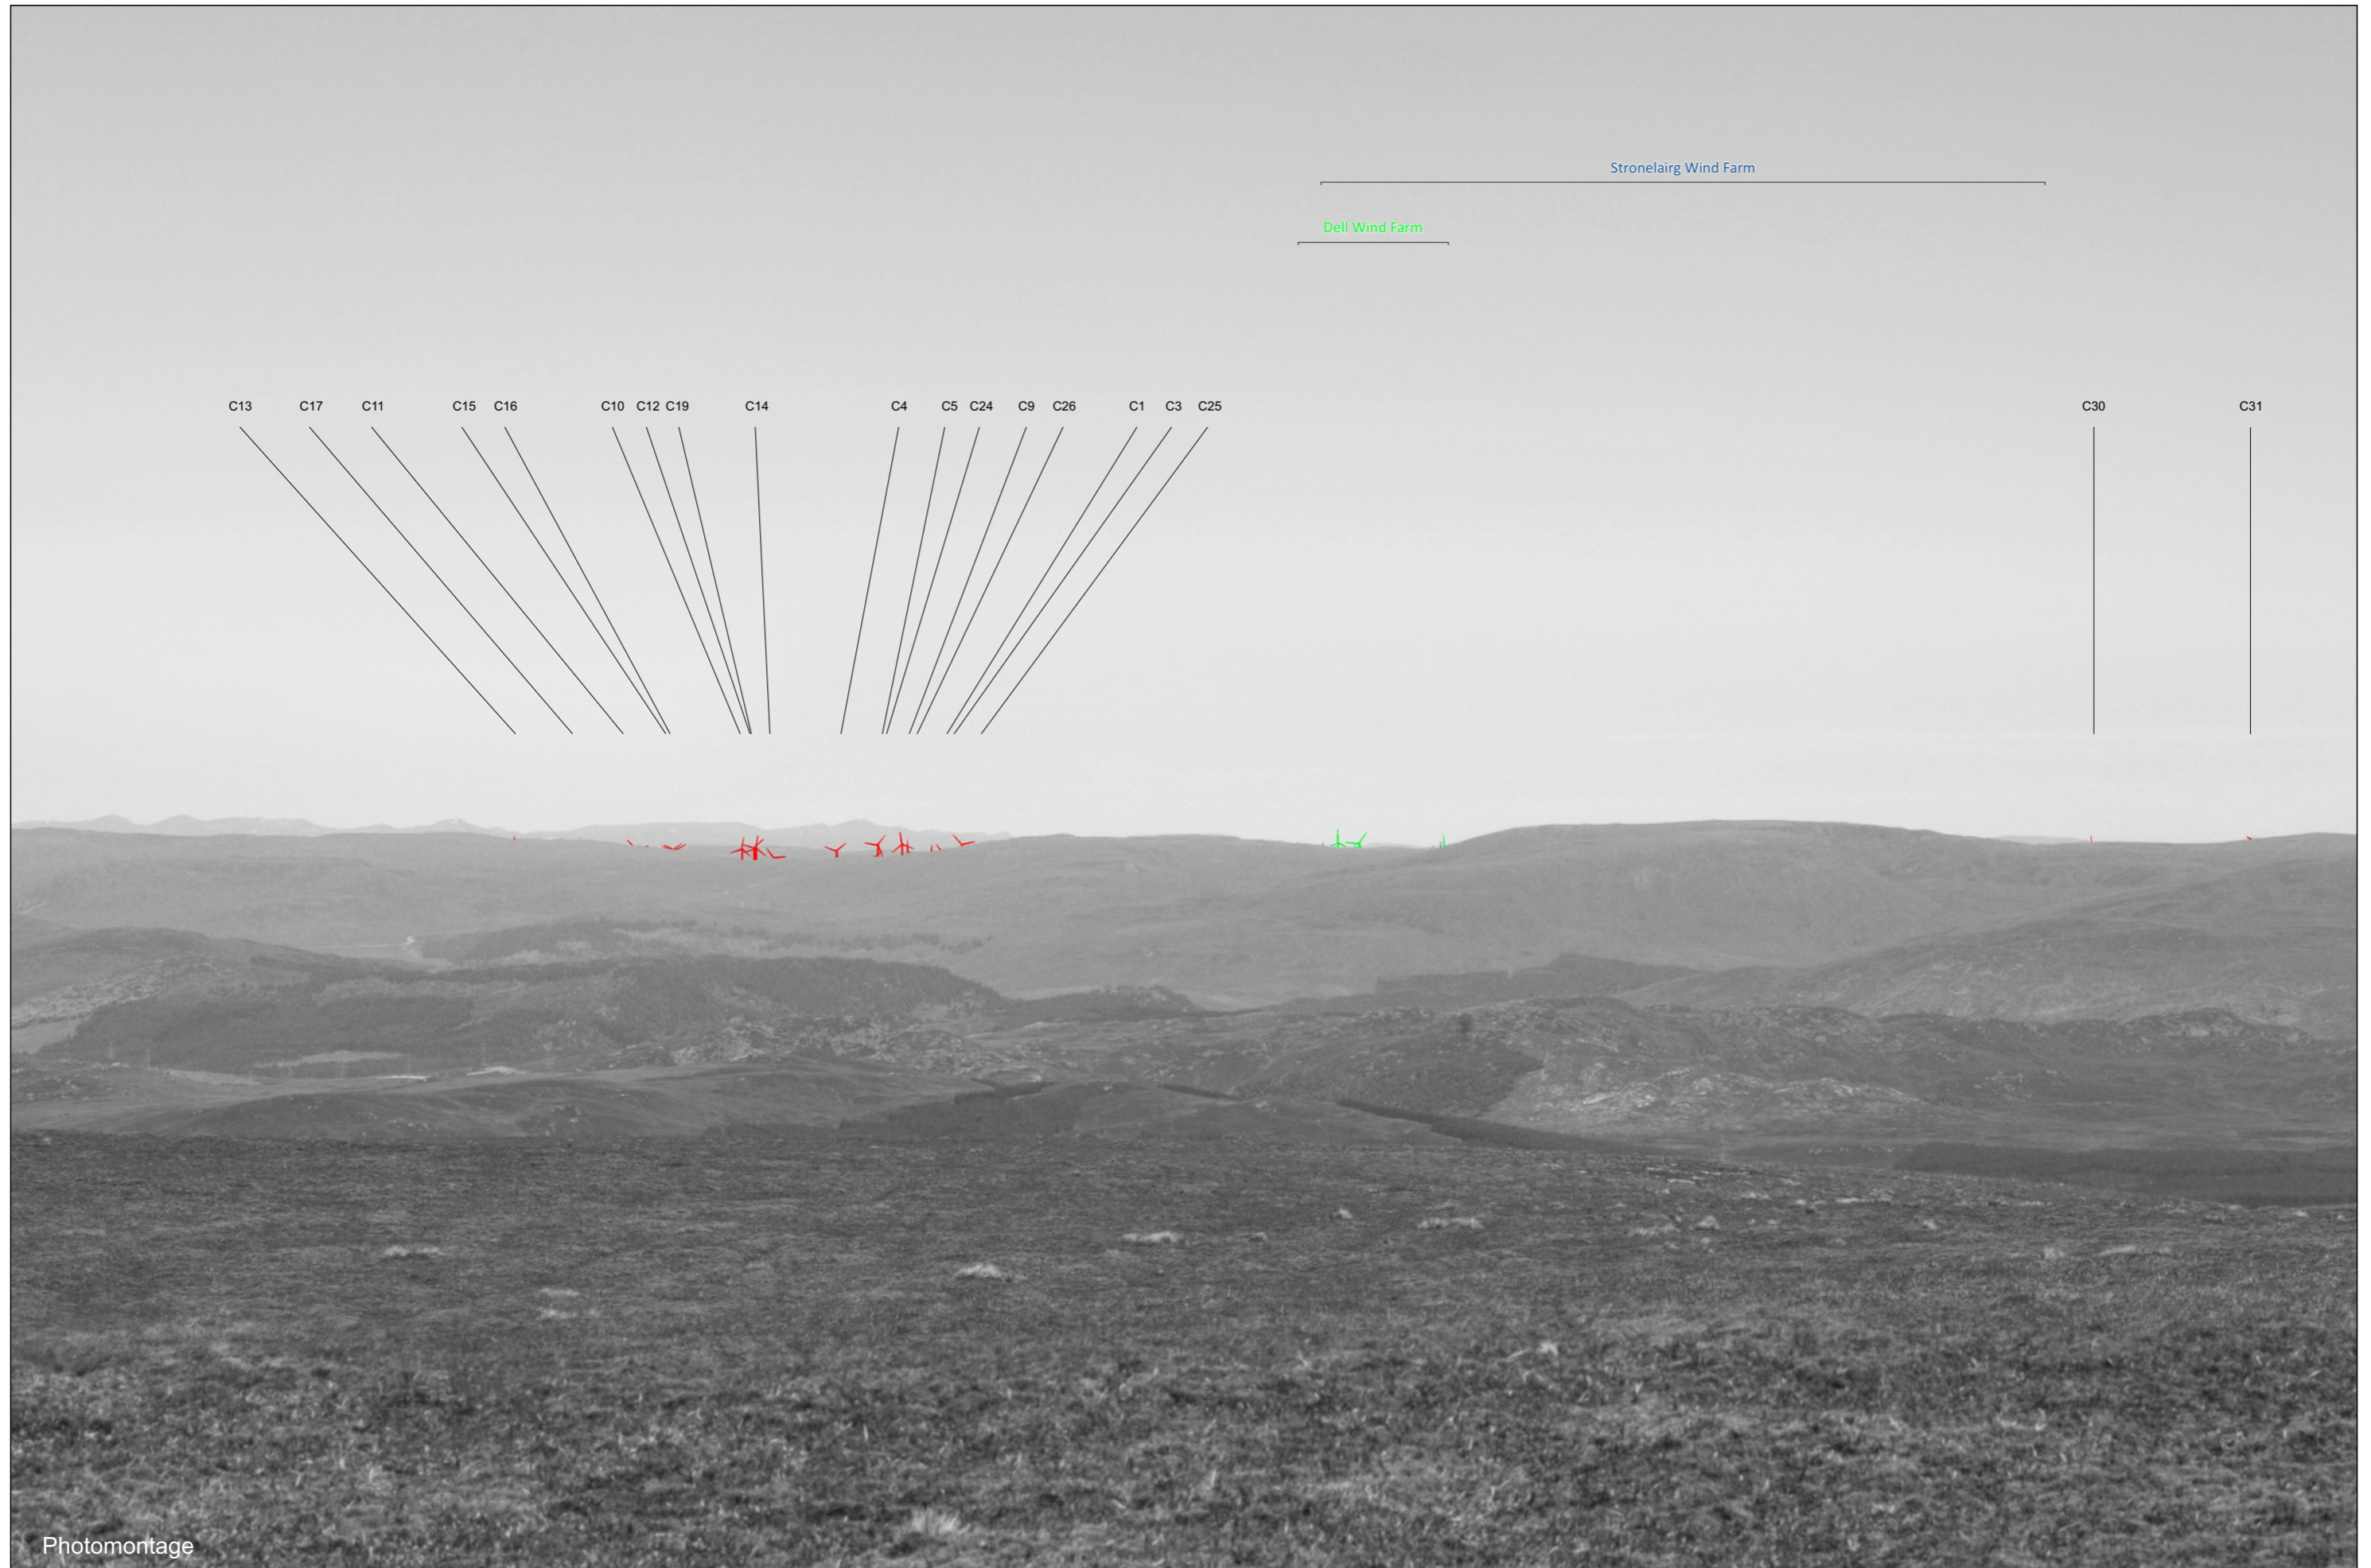

Photomontage

FIGURE 3.9.9.4 - VP19: Carn na Caim
When viewed at a comfortable arms length (approx. 500mm), this printed image is representative of our detailed central vision, but is not representative of scale and distance.

OS reference: 267701 E 782147 N Distance to development: 22.9km Ground level: 939.64m AOD
Camera: Canon EOS 5D Mk II Focal length: 50mm Camera height: 1.5m Date: 27/06/2019 Time: 09:49
Drawing No. - 122011-D-V3-AI-3.9.9.4-1.0.0 Date - 26.06.2022

Photomontage

FIGURE 3.9.9.5 - VP19: Carn na Caim
This image should be viewed at a comfortable arms length (approx 500mm)

OS reference: 267701 E 782147 N Distance to development: 22.9km Ground level: 939.64m AOD
Camera: Canon EOS 5D Mk II Focal length: 75mm Camera height: 1.5m Date: 27/06/2019 Time: 09:49
Drawing No. - 122011-D-V3-AI-3.9.9.5-1.0.0 Date - 26.06.2022

FIGURE 3.9.9.6 - VP19: Carn na Caim
This image should be viewed at a comfortable arms length (approx 500mm)

OS reference: 267701 E 782147 N Distance to development: 22.9km Ground level: 939.64m AOD
Camera: Canon EOS 5D Mk II Focal length: 75mm Camera height: 1.5m Date: 27/06/2019 Time: 09:49
Drawing No. - 122011-D-V3-AI-3.9.9.6-1.0.0 Date - 26.06.2022