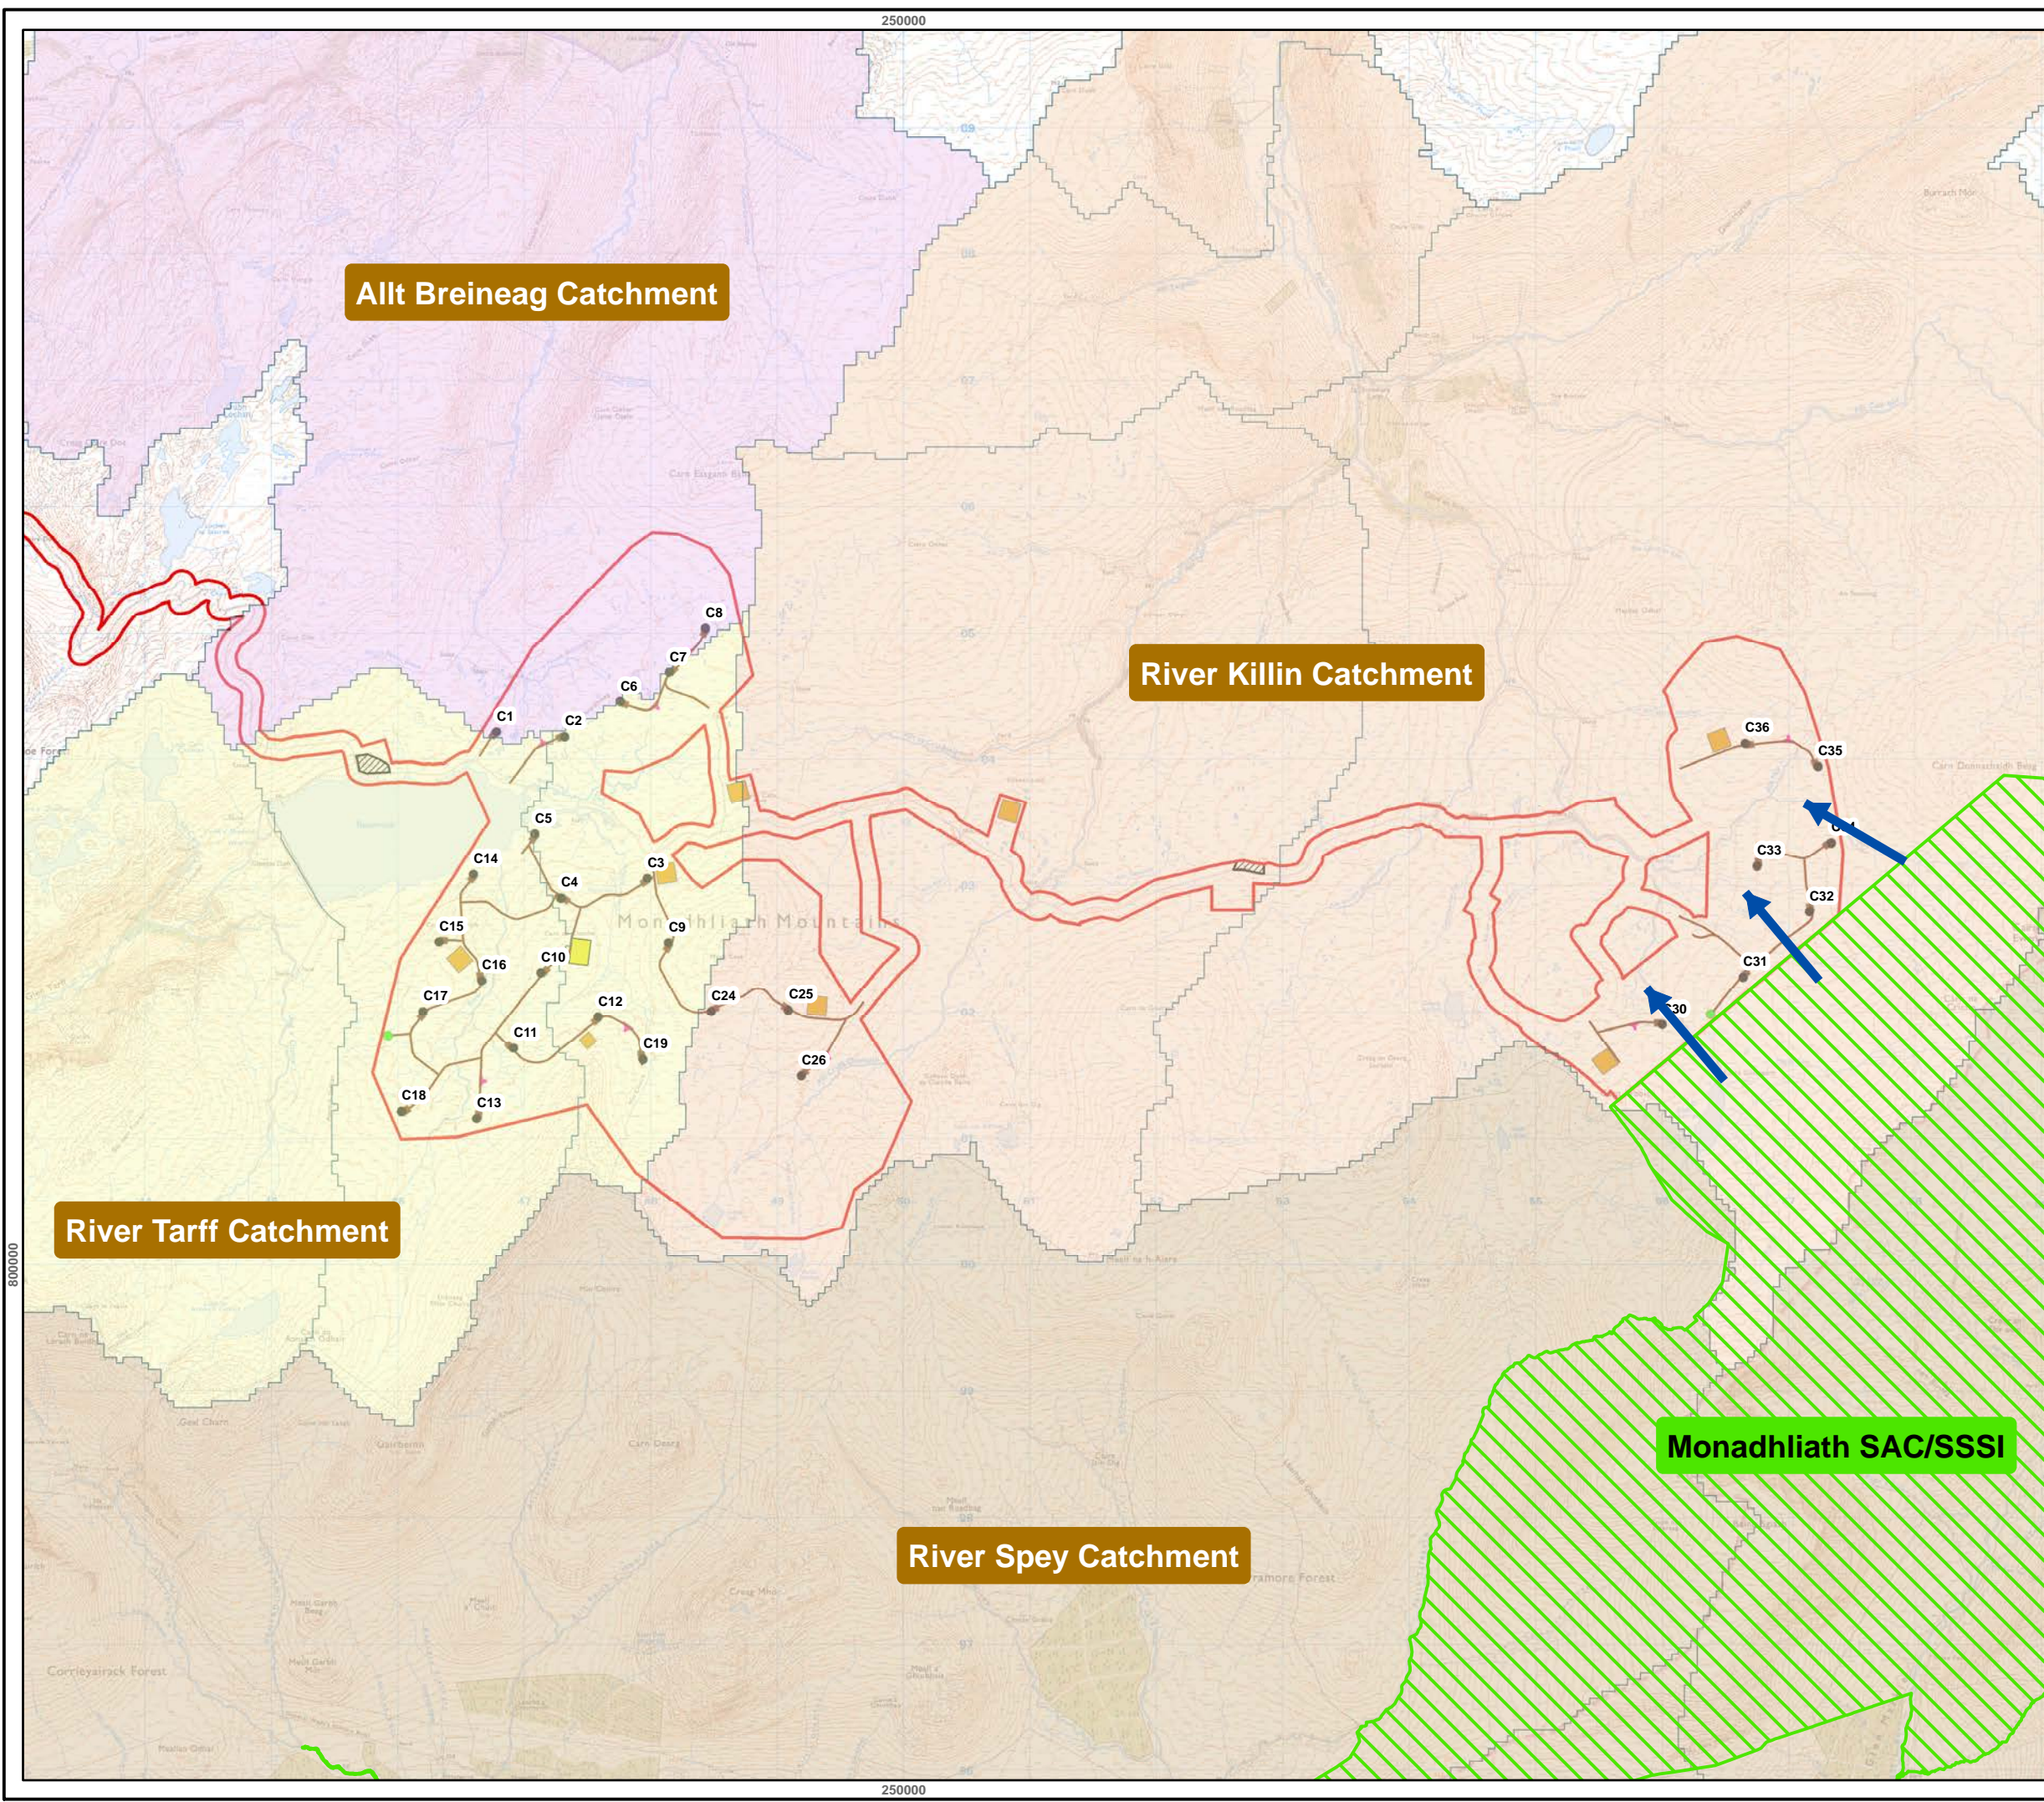

Key

- Site Boundary
- River Spey
- River Tarff
- Allt Breineag
- Loch Killin
- Sub-Catchment Watersheds
- LiDAR
- Turbine
- Track
- Borrow Pit Search Area
- Batching Plant
- Compound
- Hardstanding
- Substation
- Turning Heads
- Special Area of Conservation

Figure 6.2
SEPA Nested Catchments

Cloiche Wind Farm
Additional Information