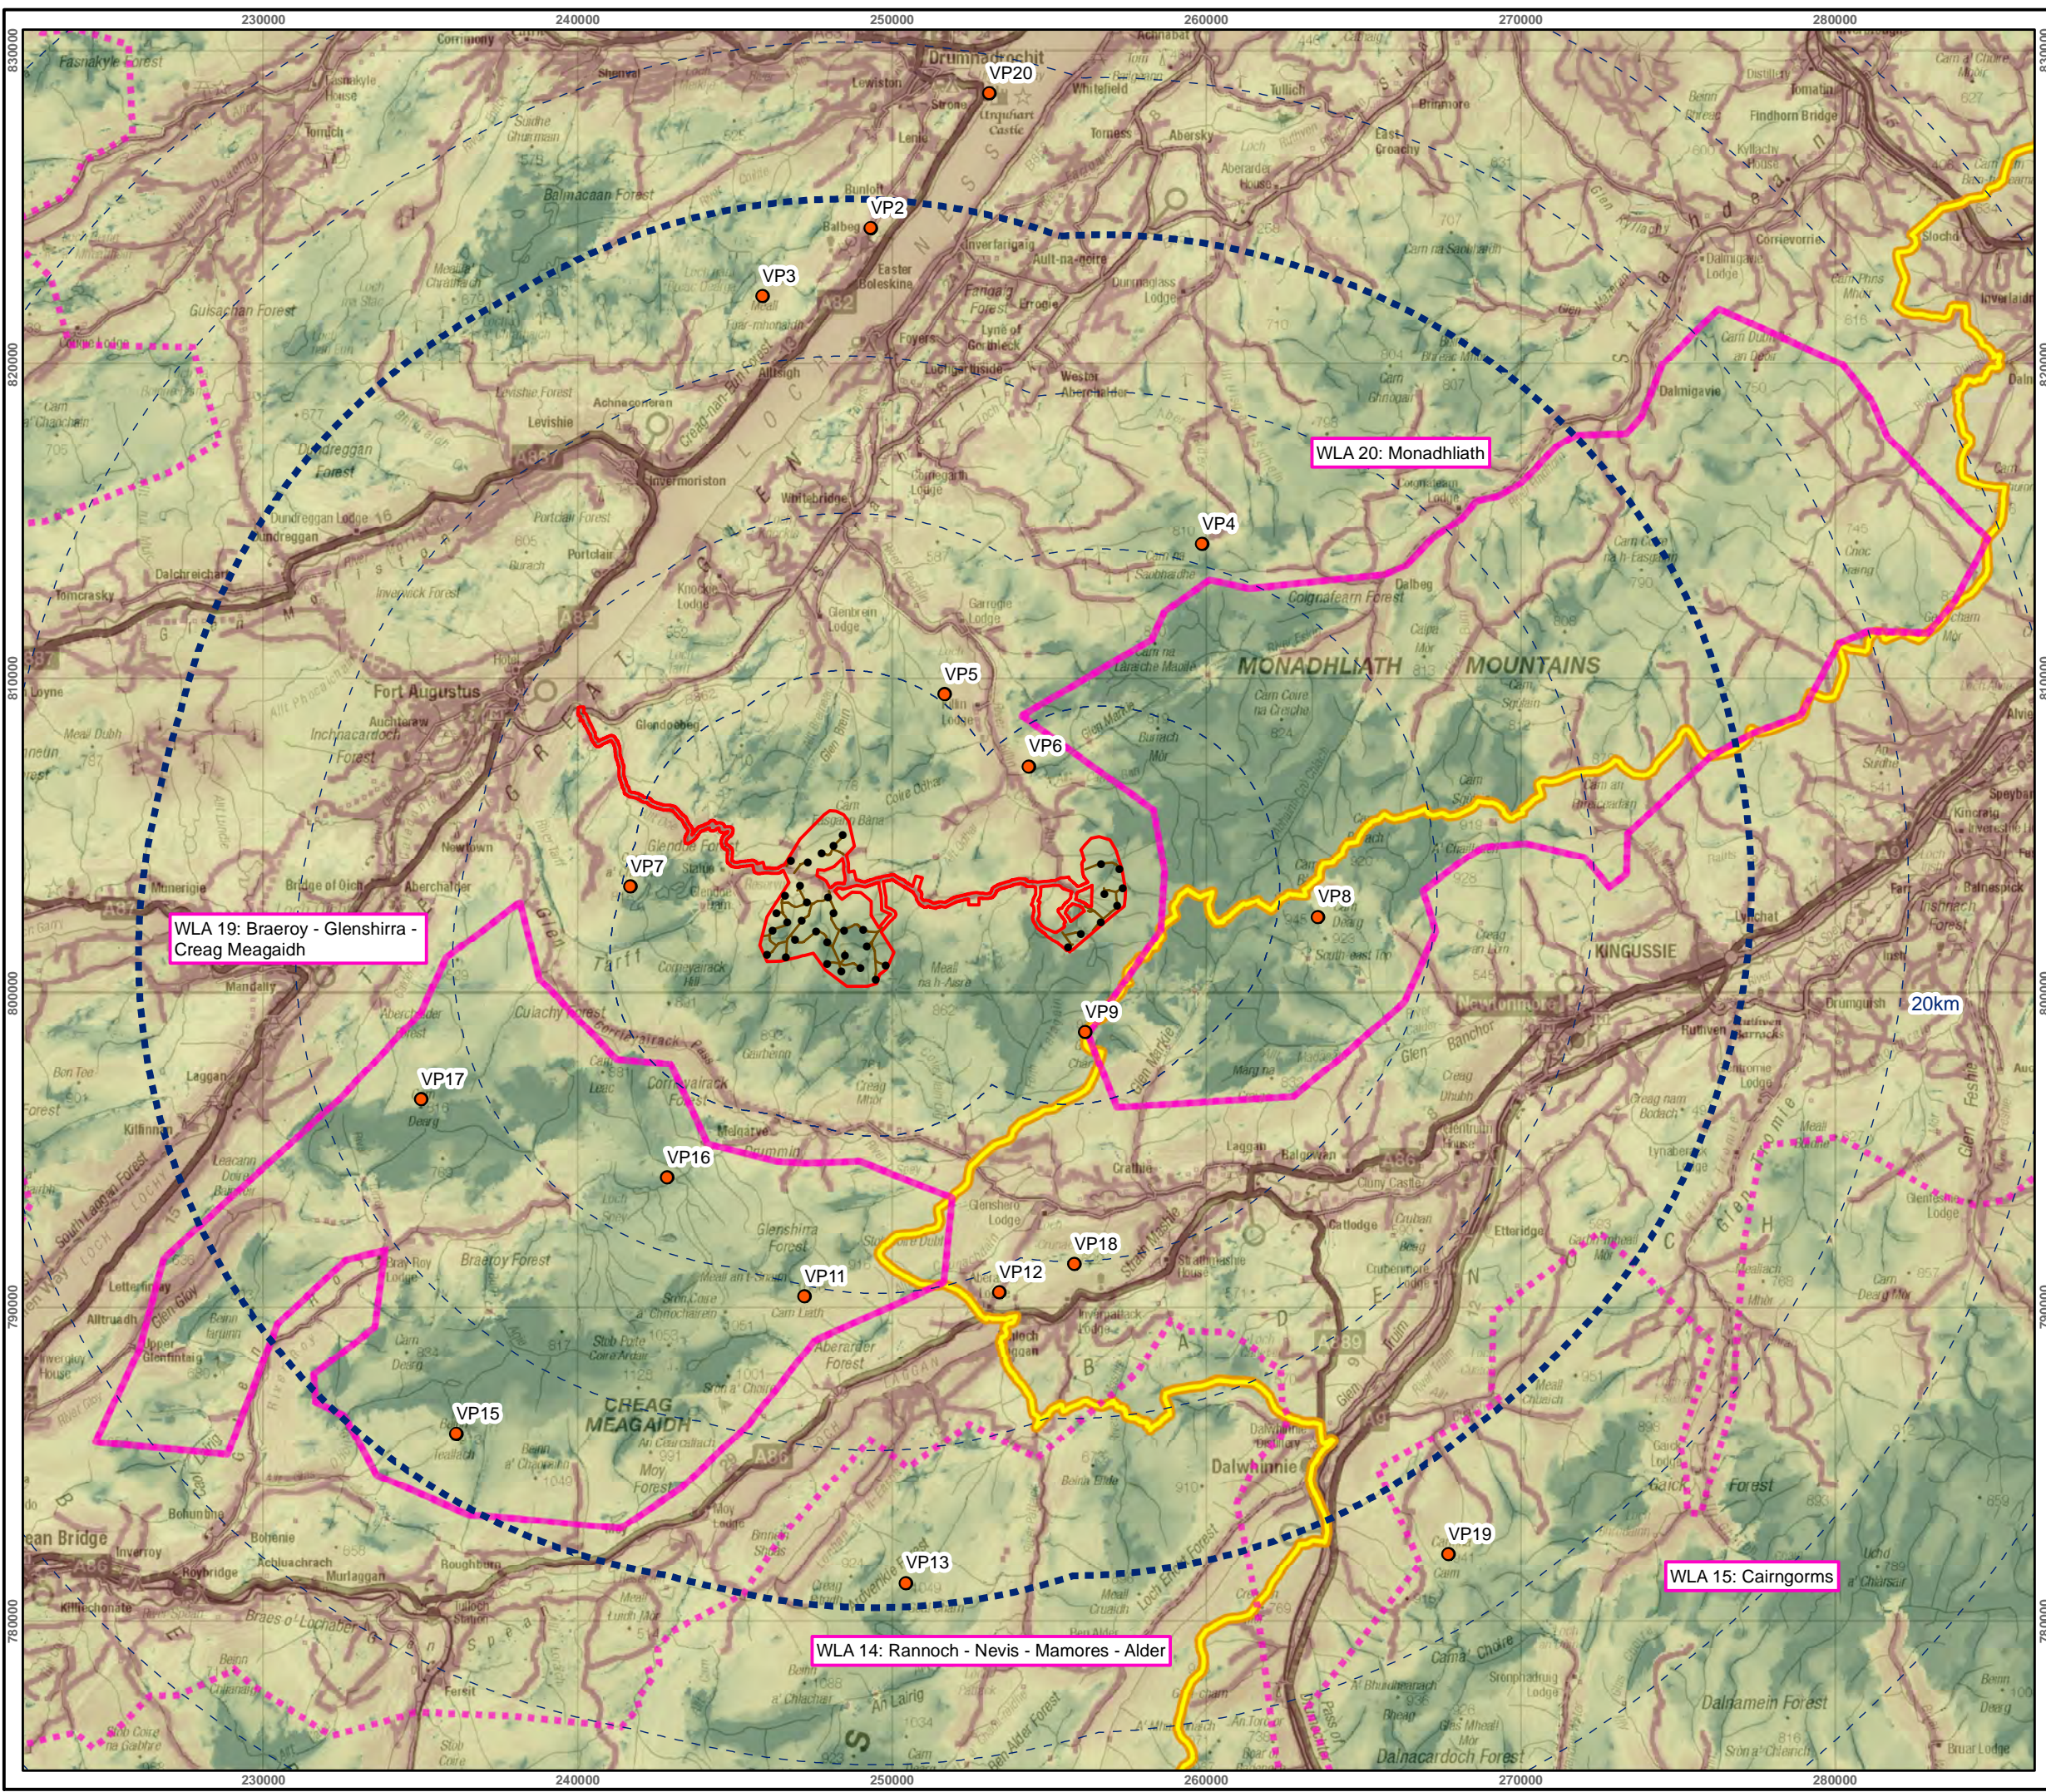

- Key**
- Site Boundary
  - Turbine
  - Track
  - Viewpoint (VP)
  - 20km Detailed Study Area
  - 5km Distance Radii
  - Cairngorms National Park Boundary (CNP)
  - Wild Land Area (WLA) Included in Detailed Assessment
  - Wild Land Area (WLA) Scoped Out of Detailed Assessment

**Figure 7.4.2**  
**Wildness Attribute:**  
**Absence of Modern Artefacts**

**Cloiche Wind Farm**  
**EIA Report**