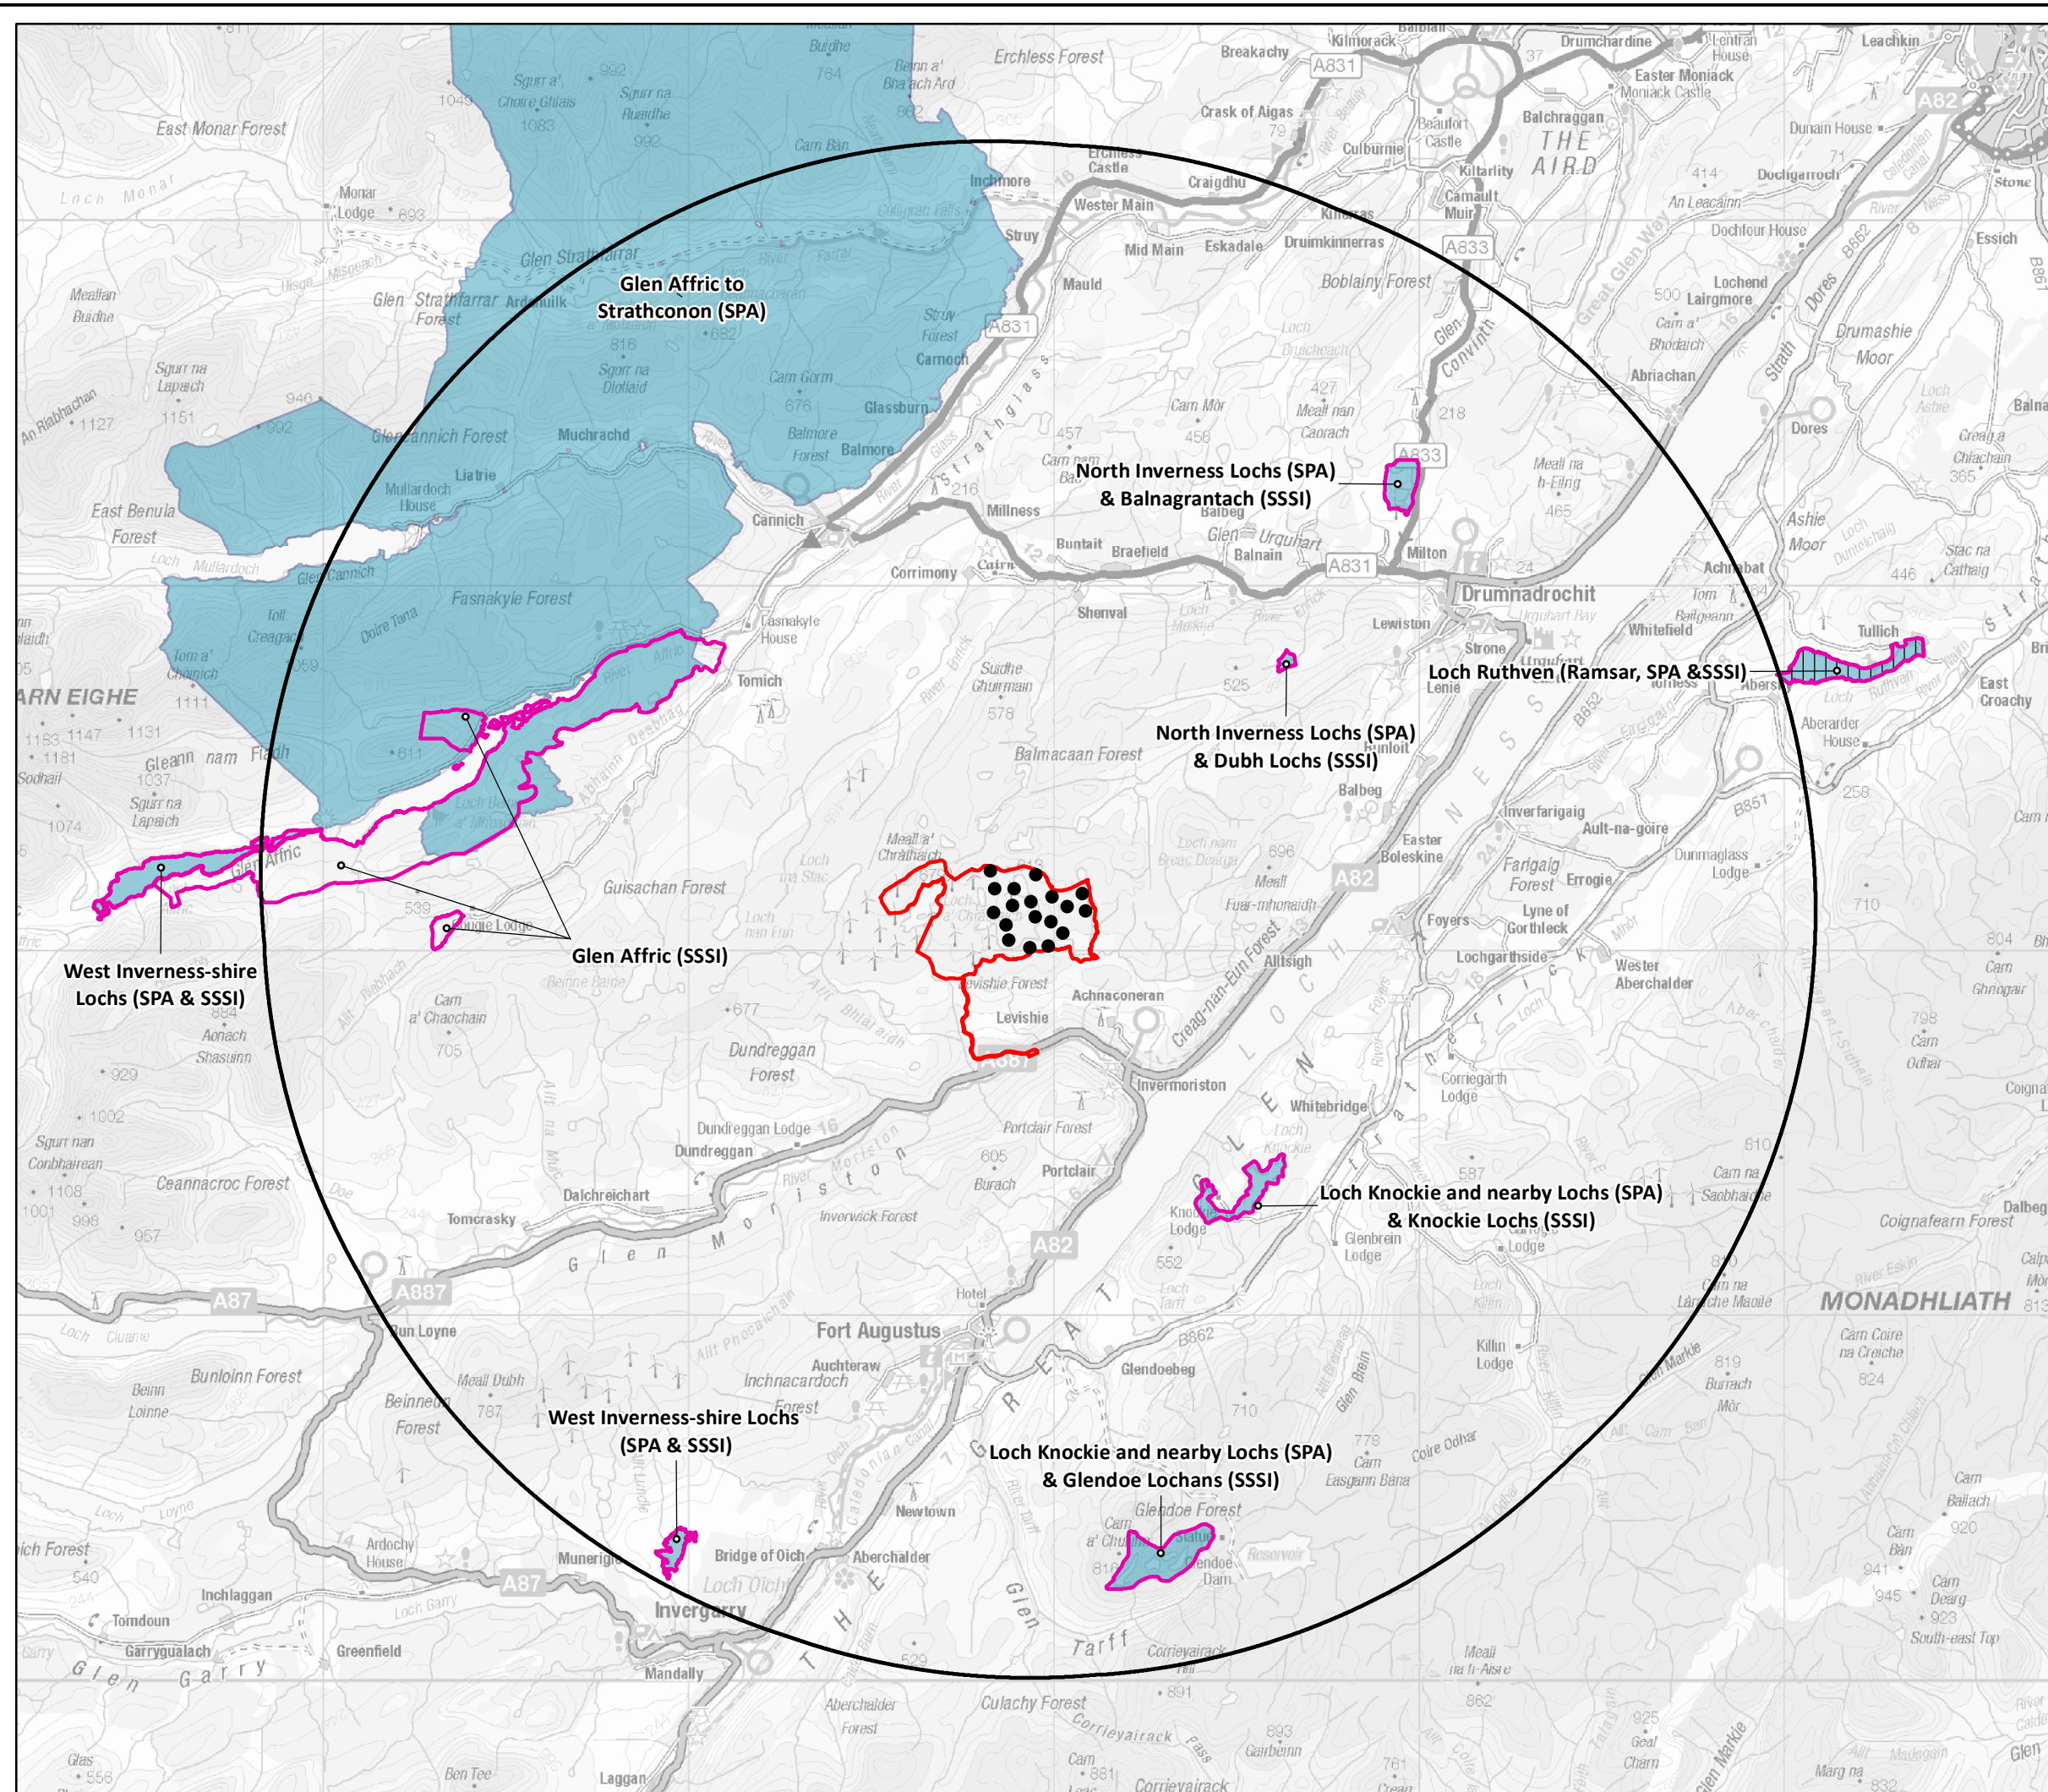

Key

- Site Boundary
- Turbine
- Study Area**
- 20km Distance Band
- Designated Sites**
- Ramsar Site
- Special Protection Area (SPA)
- Site of Special Scientific Interest (SSSI)

Figure 6.3
Ornithological Designated Sites
Within 20km

Bhlaraidh Wind Farm
Extension