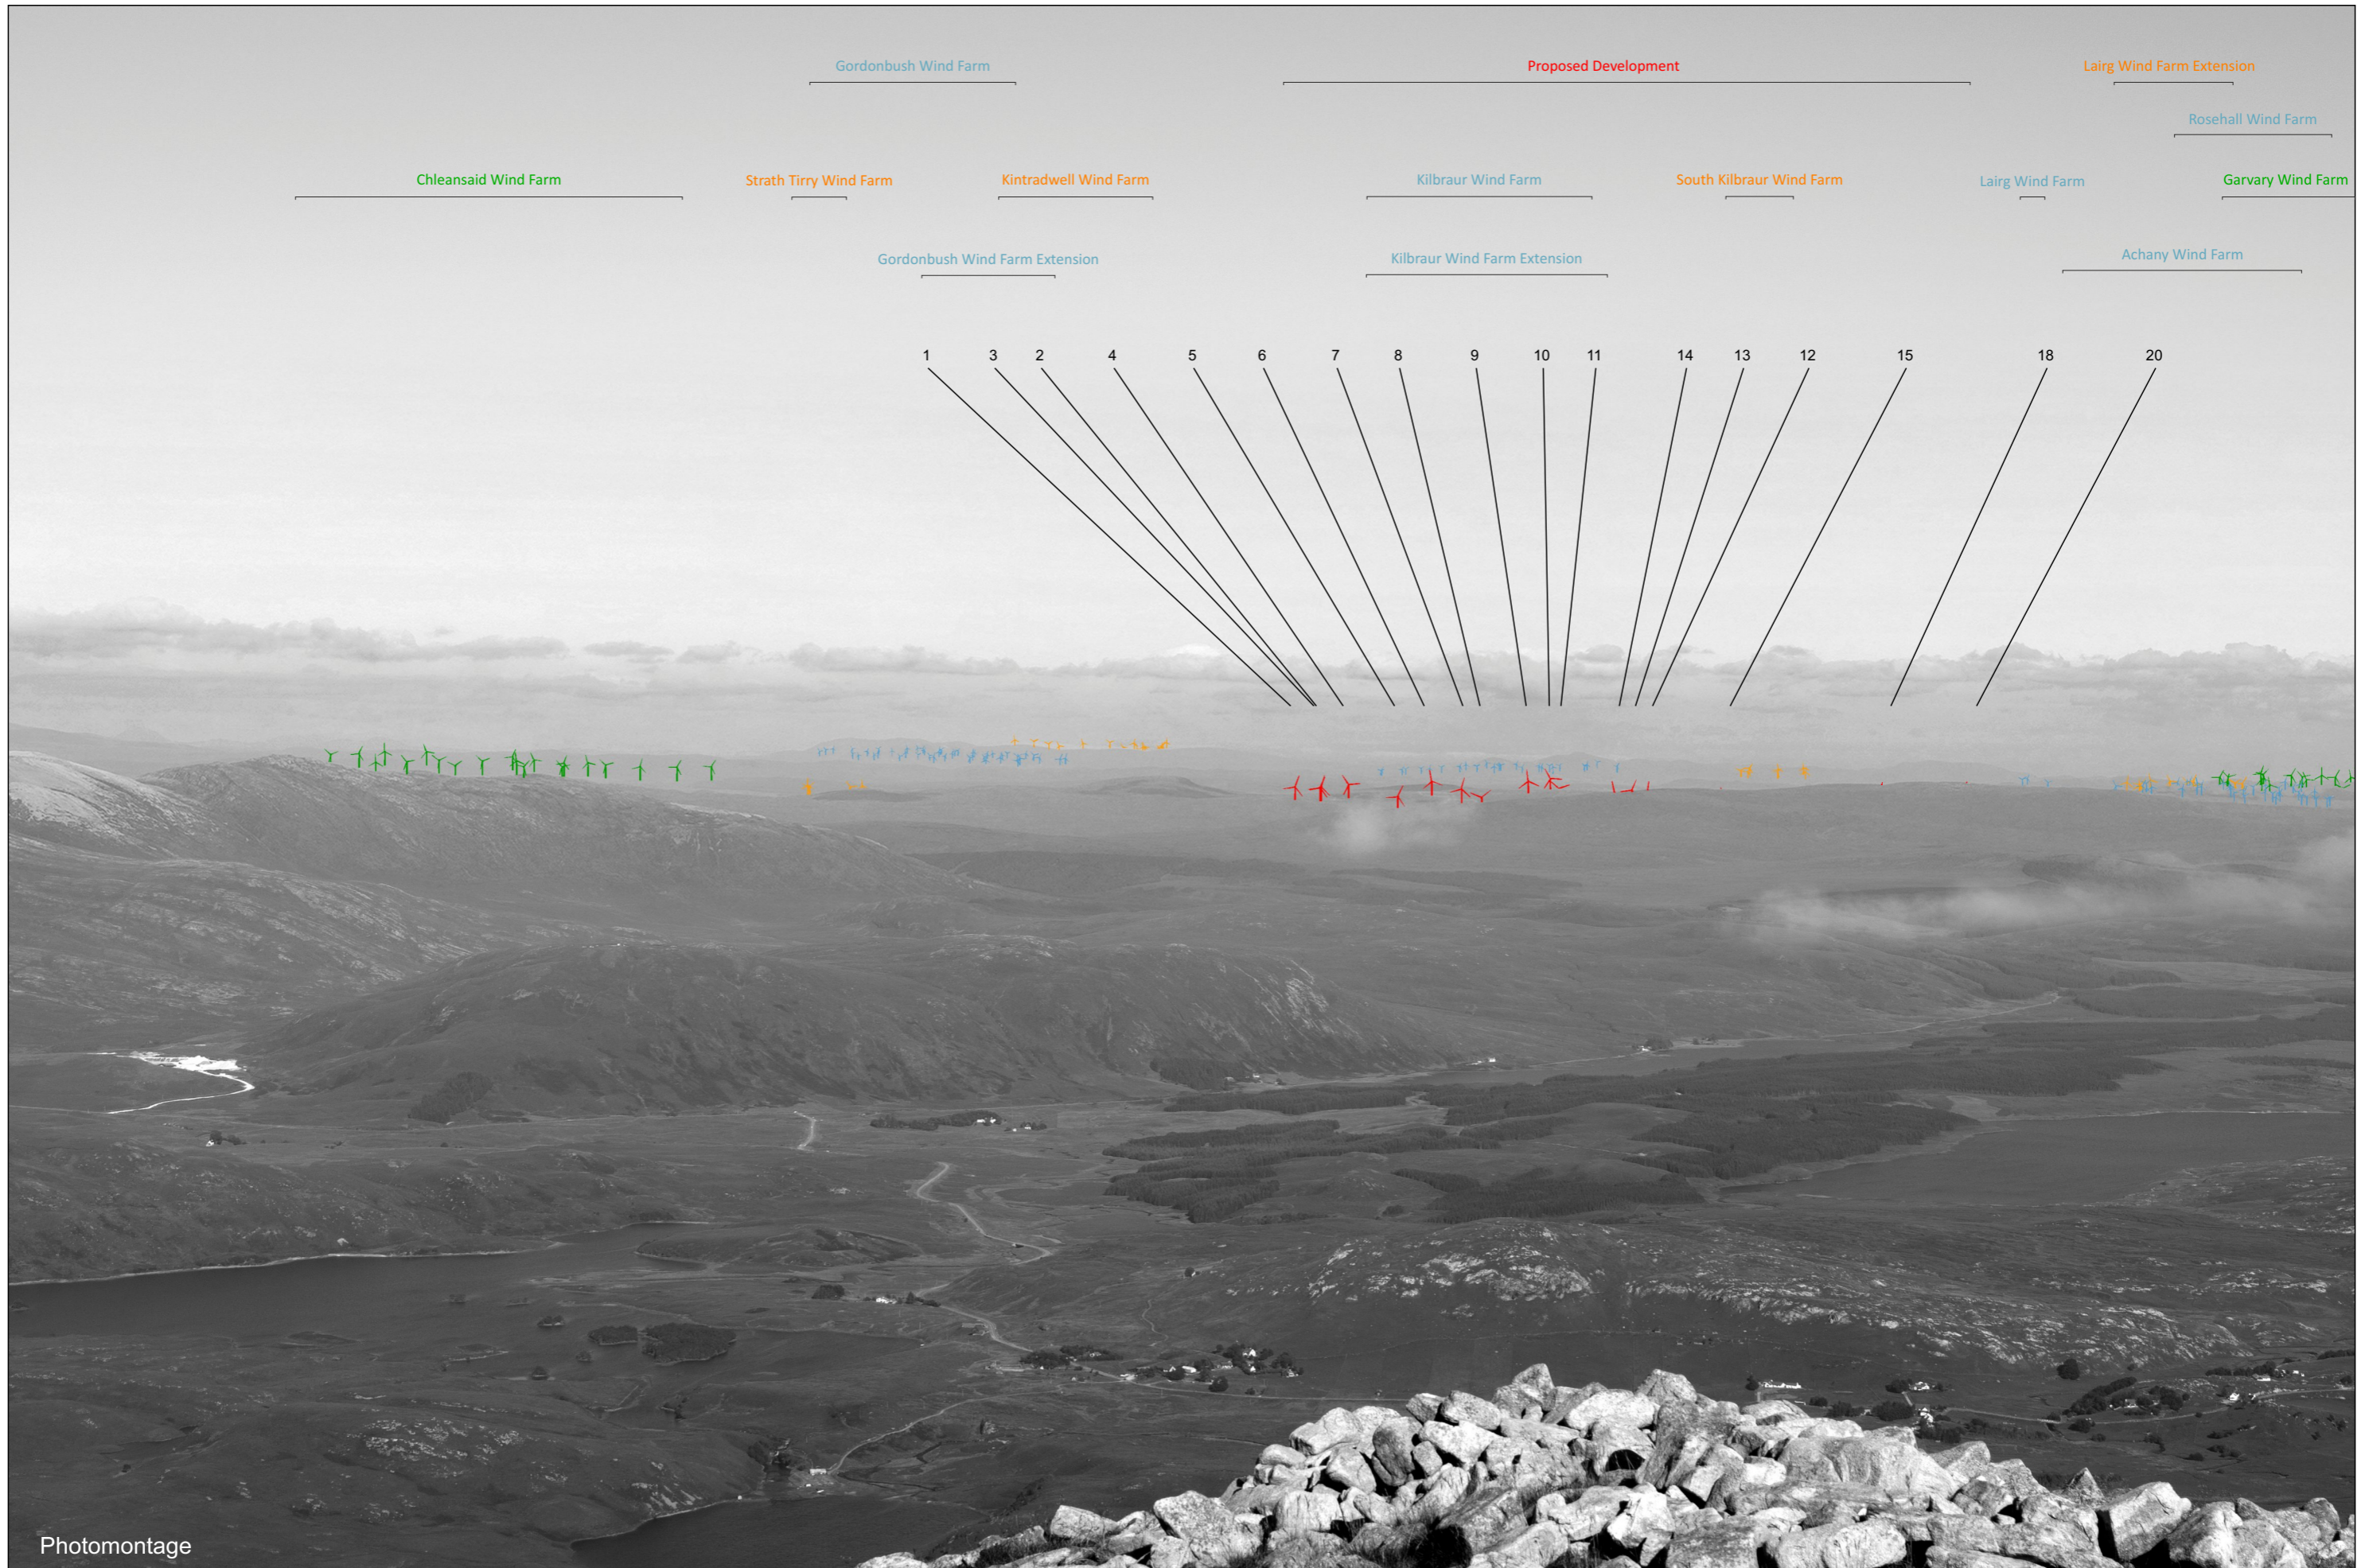

Photomontage

FIGURE 7.49.4 - VP20: Cul Mòr

When viewed at a comfortable arms length (approx. 500mm), this printed image is representative of our detailed central vision, but is not representative of scale and distance.

OS reference: 216208 E 911909 N Distance to development: 28.4km Ground level: 848.9m AOD
Camera: Sony ILCE-7RM3 Focal length: 50mm Camera height: 1.5m Date: 14/08/2020 Time: 17:01
Drawing No. - 120008-D-EIA7.49.4-6-1.0.0 Date - 05.05.2021

Photomontage

FIGURE 7.49.5 - VP20: Cul Mòr

This image should be viewed at a comfortable arms length (approx 500mm)

OS reference: 216208 E 911909 N Distance to development: 28.4km Ground level: 848.9m AOD
Camera: Sony ILCE-7RM3 Focal length: 75mm Camera height: 1.5m Date: 14/08/2020 Time: 17:01

Photomontage

FIGURE 7.49.6 - VP20: Cul Mòr - Monochrome Analysis
 This image should be viewed at a comfortable arms length (approx 500mm)

OS reference: 216208 E 911909 N Distance to development: 28.4km Ground level: 848.9m AOD
 Camera: Sony ILCE-7RM3 Focal length: 75mm Camera height: 1.5m Date: 14/08/2020 Time: 17:01