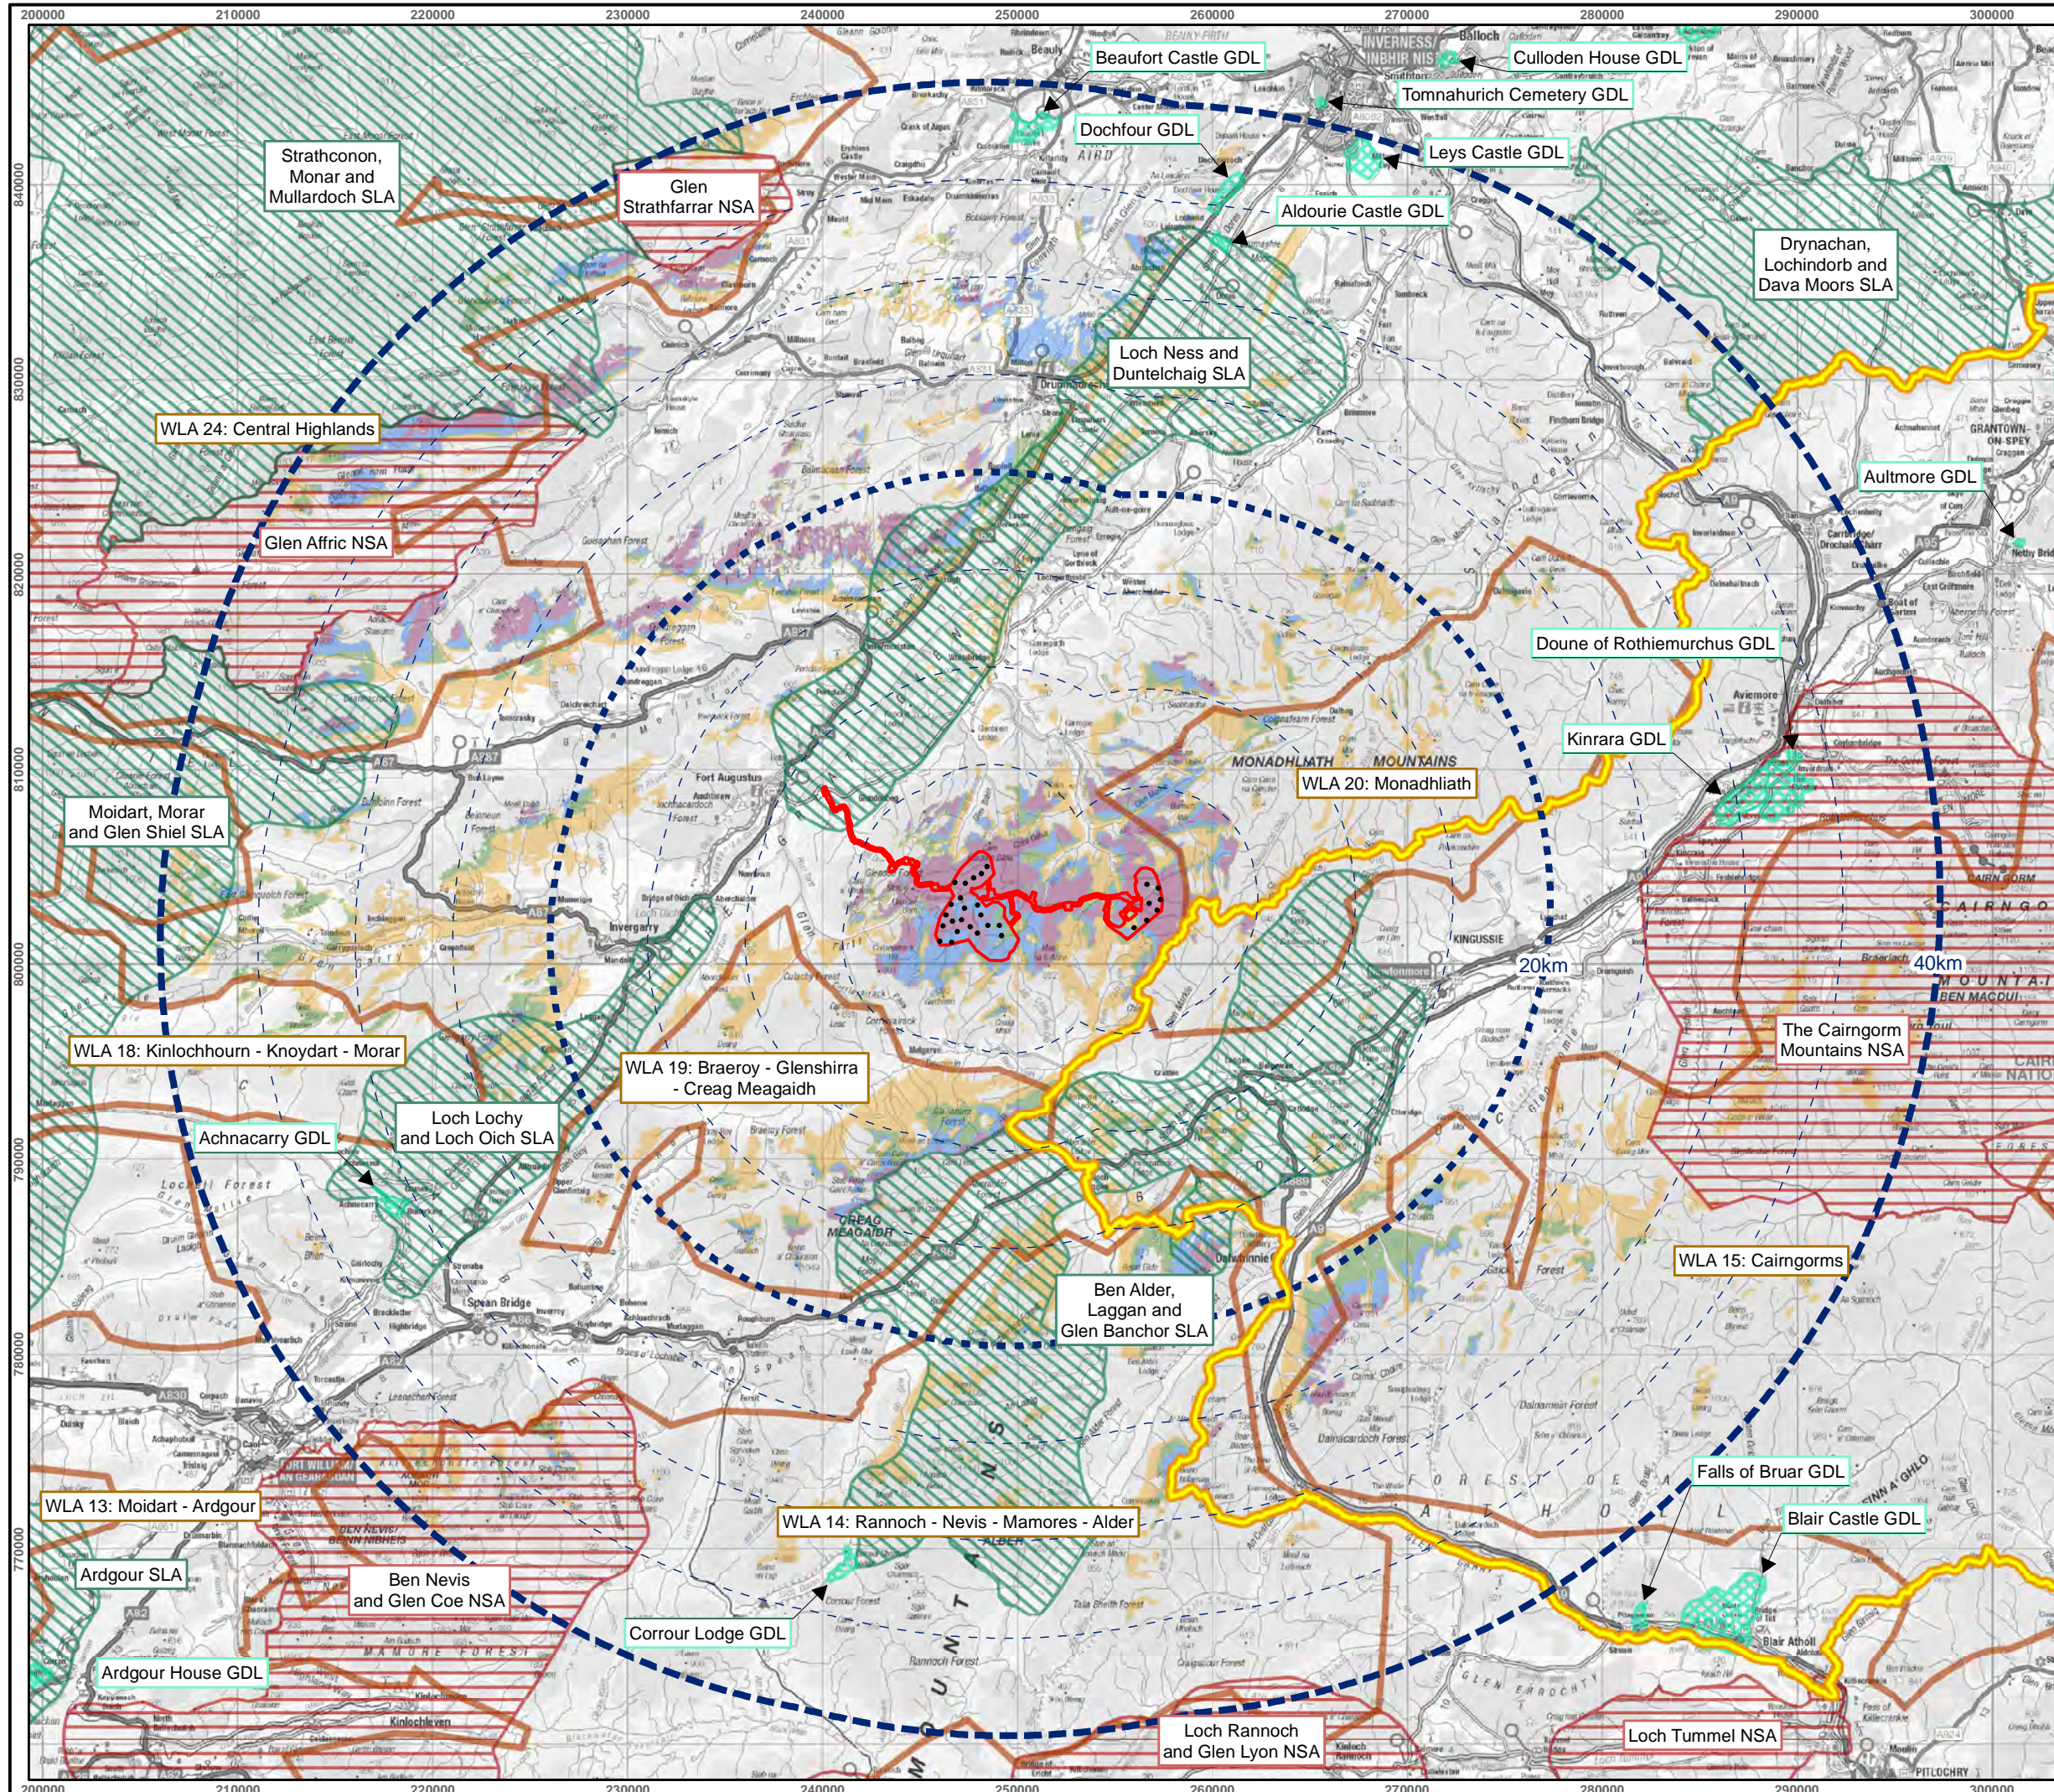

Key

- Site Boundary
- Turbine
- 20km Detailed Study Area
- 40km Wider Study Area
- 5km Distance Radii
- Cairngorms National Park Boundary (CNP)
- National Scenic Area (NSA)
- Wild Land Area (WLA)
- Site Included on the Inventory of Gardens and Designed Landscapes (GDL)
- Special Landscape Area (SLA)

Zone of Theoretical Visibility (ZTV):
Number of Turbines Theoretically Visible

- 1 - 7
- 8 - 14
- 15 - 21
- 22 - 29

Figure 3.3a
Designated and Protected Landscapes with ZTV

Cloiche Wind Farm
Additional Information