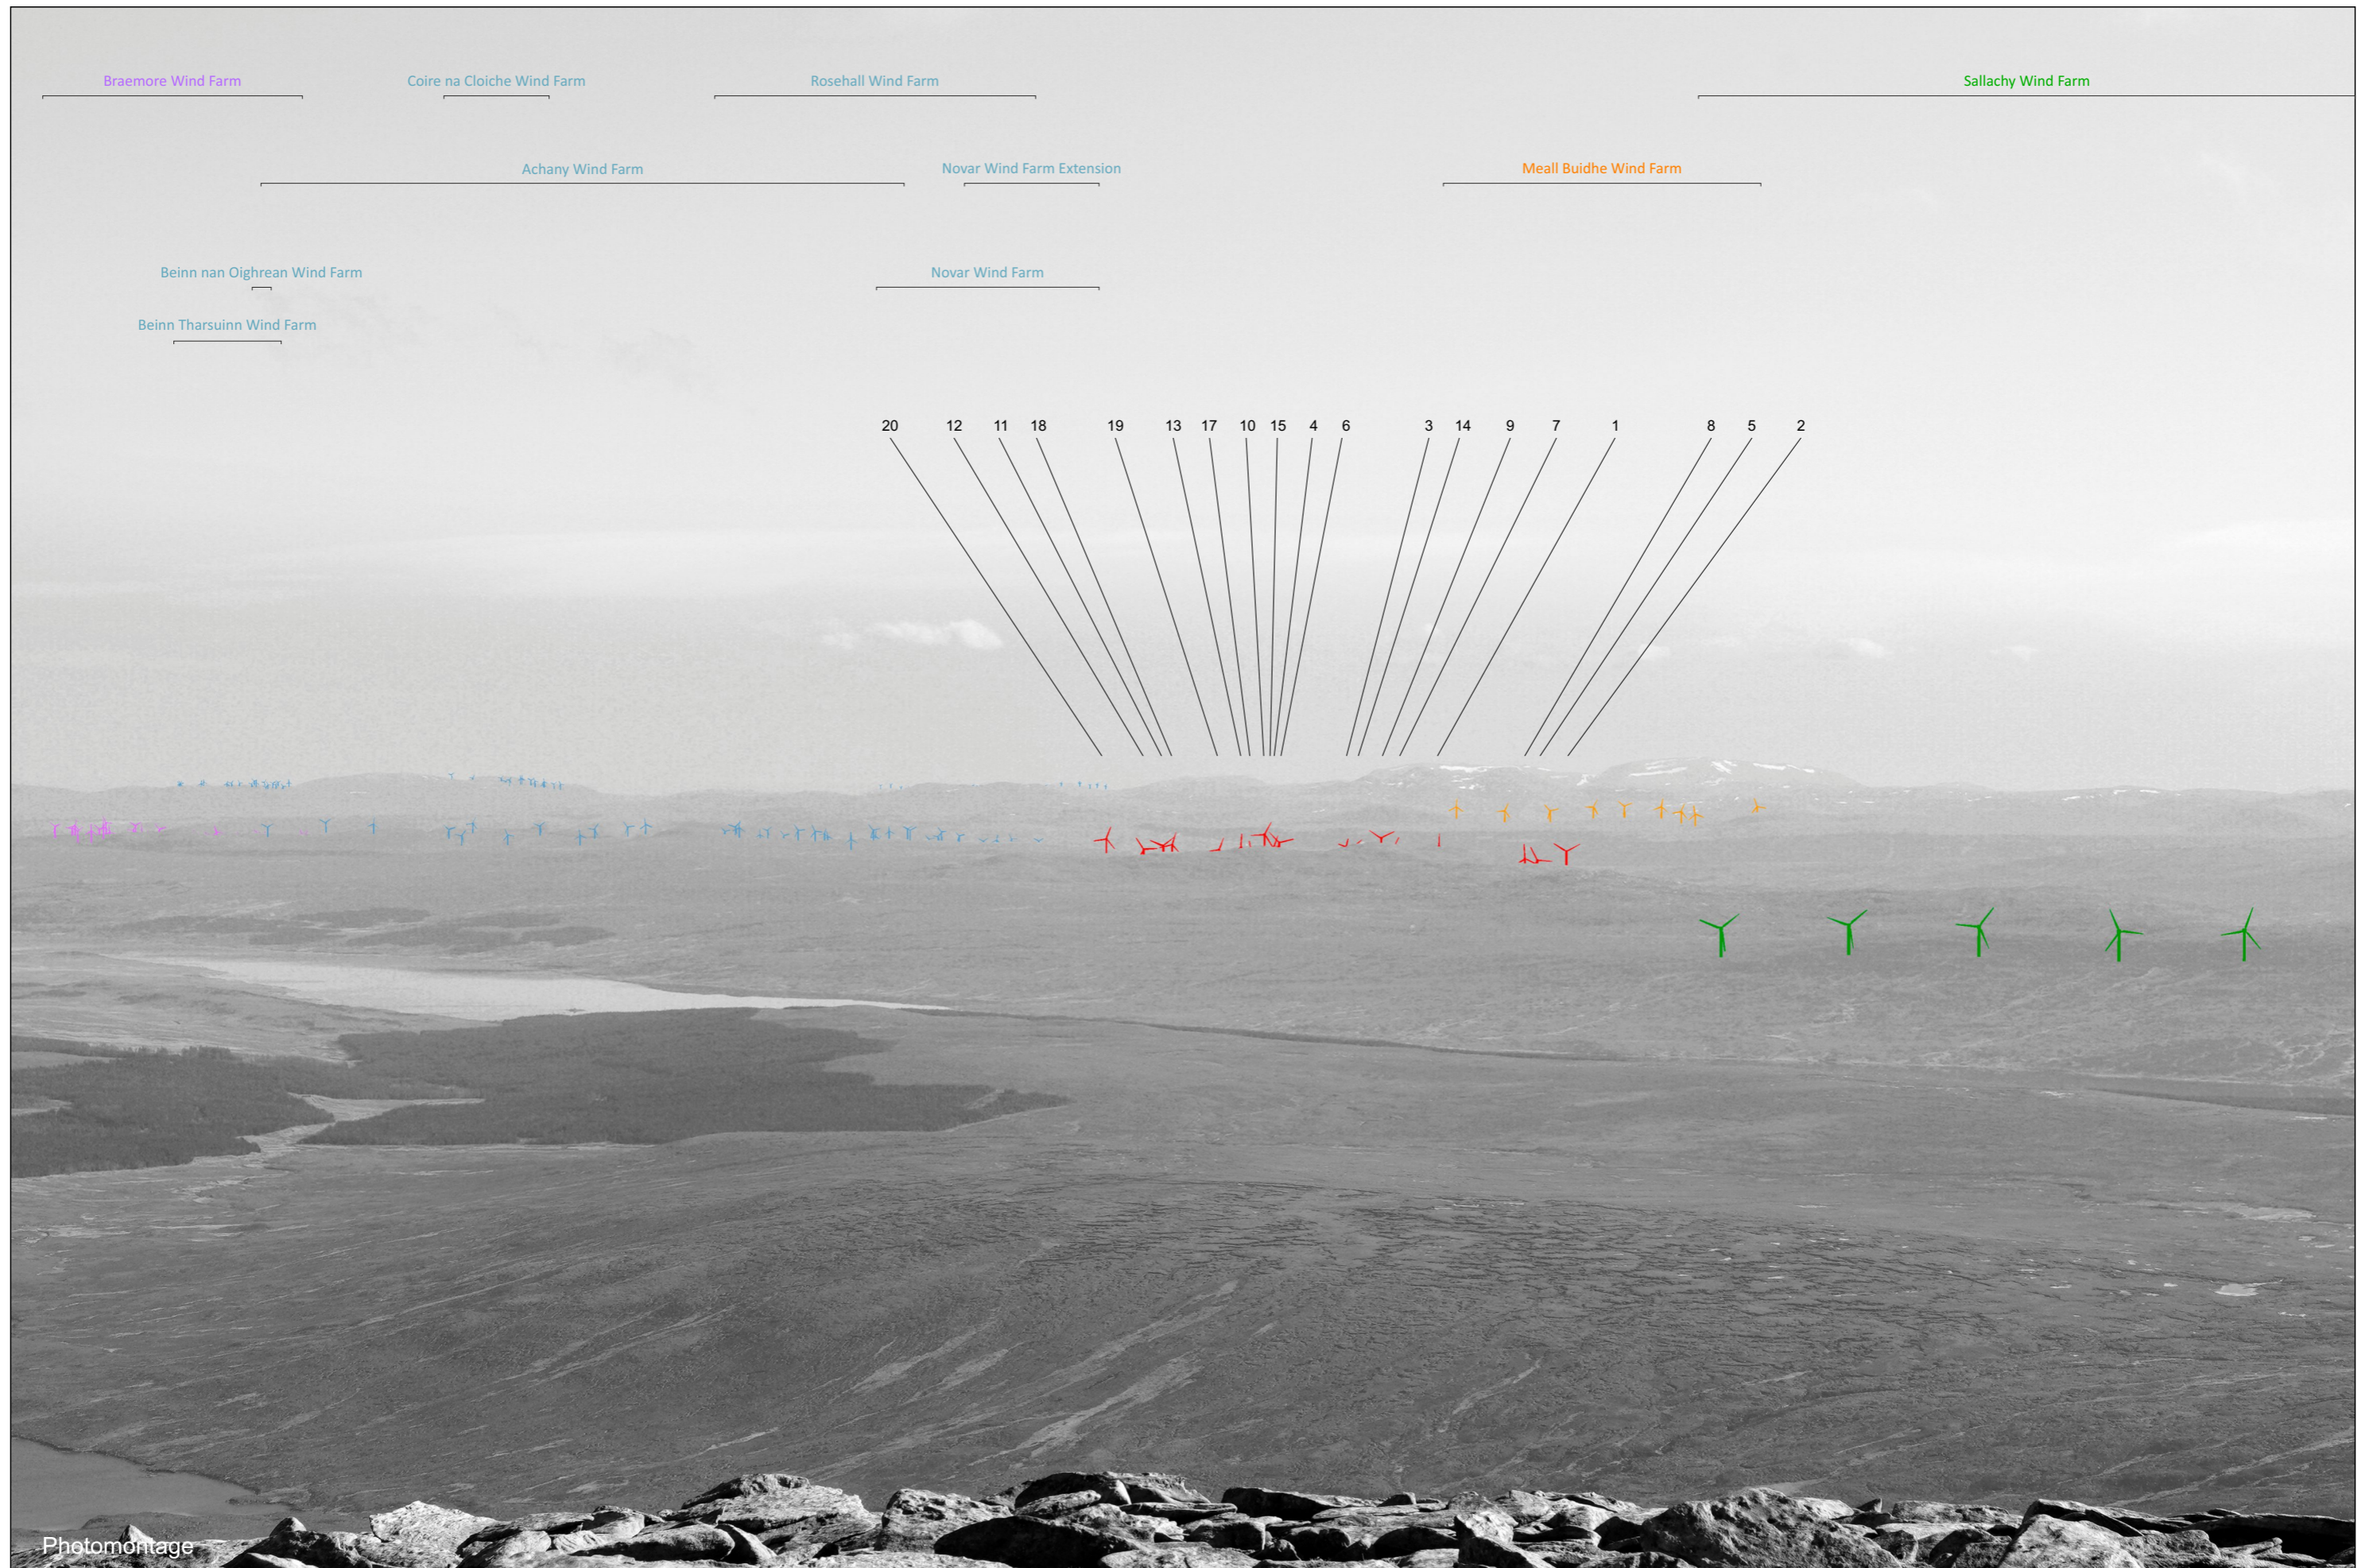

Photomontage

FIGURE 7.34.4 - VP5: Ben Hee

When viewed at a comfortable arms length (approx. 500mm), this printed image is representative of our detailed central vision, but is not representative of scale and distance.

OS reference: 242655 E 933931 N Distance to development: 22.9km Ground level: 868.0m AOD
Camera: Sony ILCE-7RM3 Focal length: 50mm Camera height: 1.5m Date: 21/04/2021 Time: 16:56
Drawing No. - 120008-D-EIA7.34.4-6-1.0.0 Date - 05.05.2021

Photomontage

FIGURE 7.34.5 - VP5: Ben Hee

This image should be viewed at a comfortable arms length (approx 500mm)

OS reference: 242655 E 933931 N Distance to development: 22.9km Ground level: 868.0m AOD
Camera: Sony ILCE-7RM3 Focal length: 75mm Camera height: 1.5m Date: 21/04/2021 Time: 16:56

Photomontage

FIGURE 7.34.6 - VP5: Ben Hee - Monochrome Analysis
 This image should be viewed at a comfortable arms length (approx 500mm)

OS reference: 242655 E 933931 N Distance to development: 22.9km Ground level: 868.0m AOD
 Camera: Sony ILCE-7RM3 Focal length: 75mm Camera height: 1.5m Date: 21/04/2021 Time: 16:56