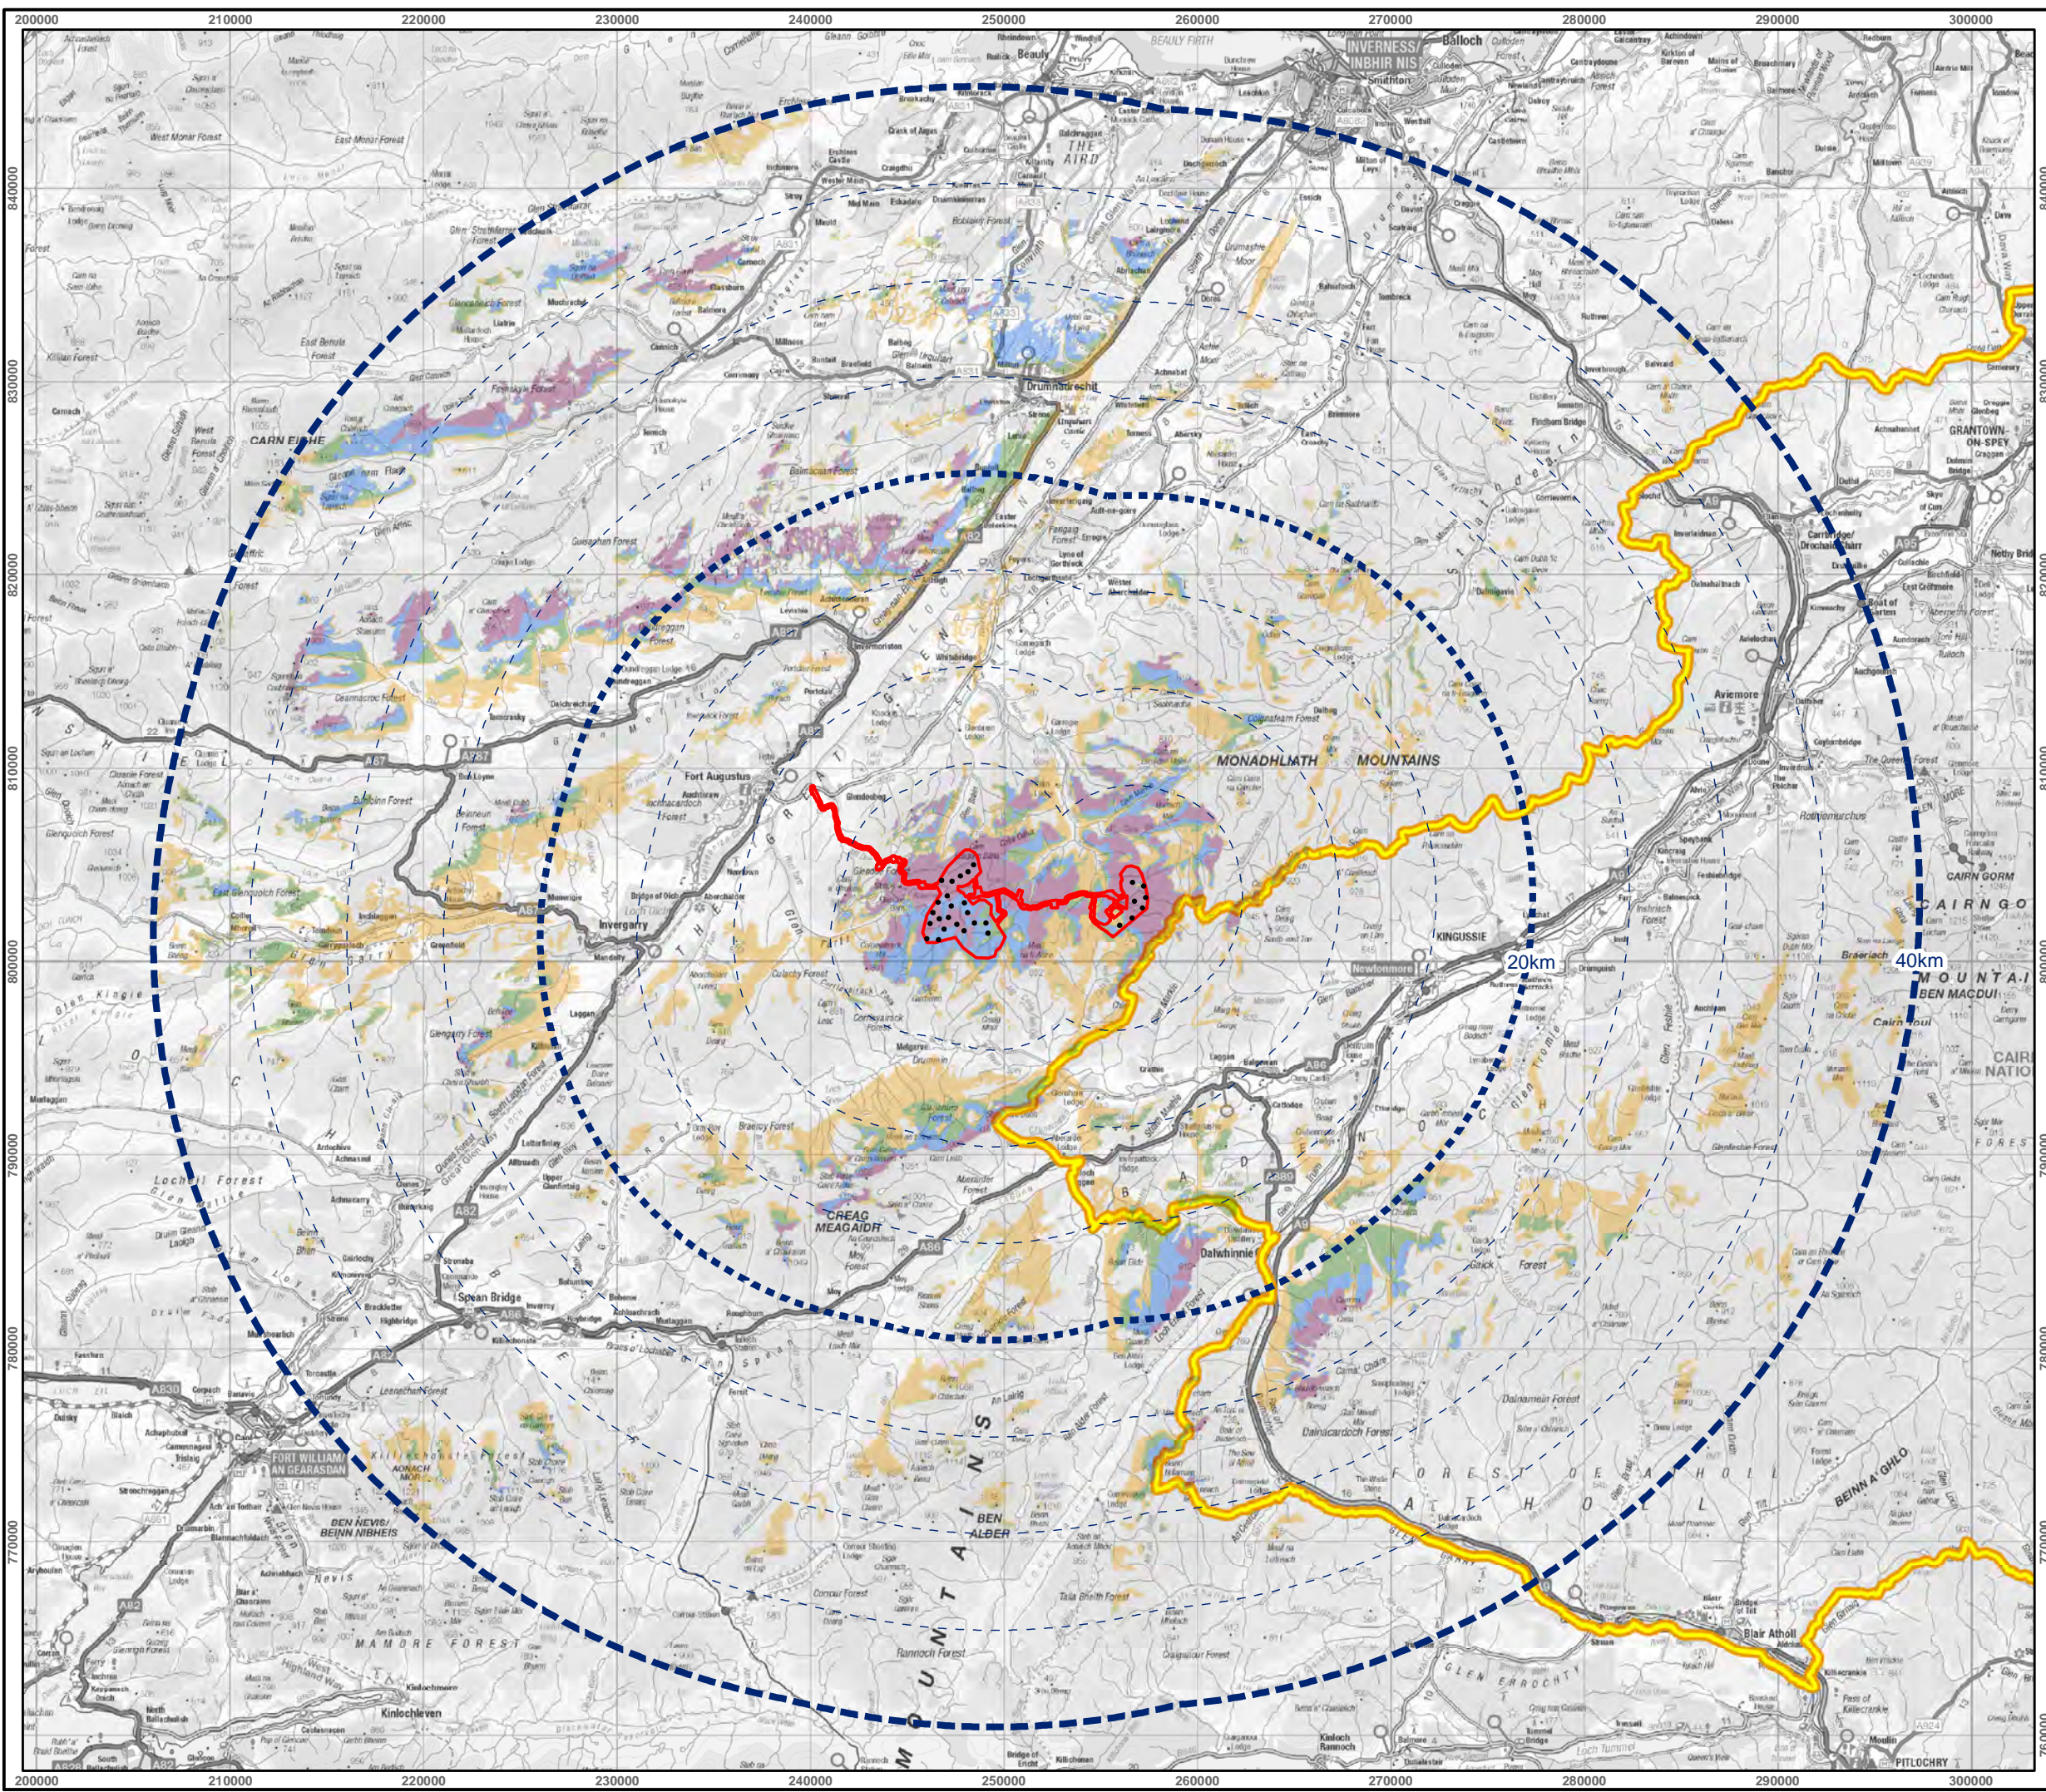

Key

- Site Boundary
- Turbine
- 40km Wider Study Area
- 20km Detailed Study Area
- 5km Distance Radii
- Cairngorms National Park Boundary (CNP)

**Zone of Theoretical Visibility (ZTV):
Number of Turbines Theoretically Visible**

- 1 - 7
- 8 - 14
- 15 - 21
- 22 - 29

Figure 3.1
Study Area and 29 Turbine
Proposed Development ZTV

Cloiche Wind Farm
Additional Information