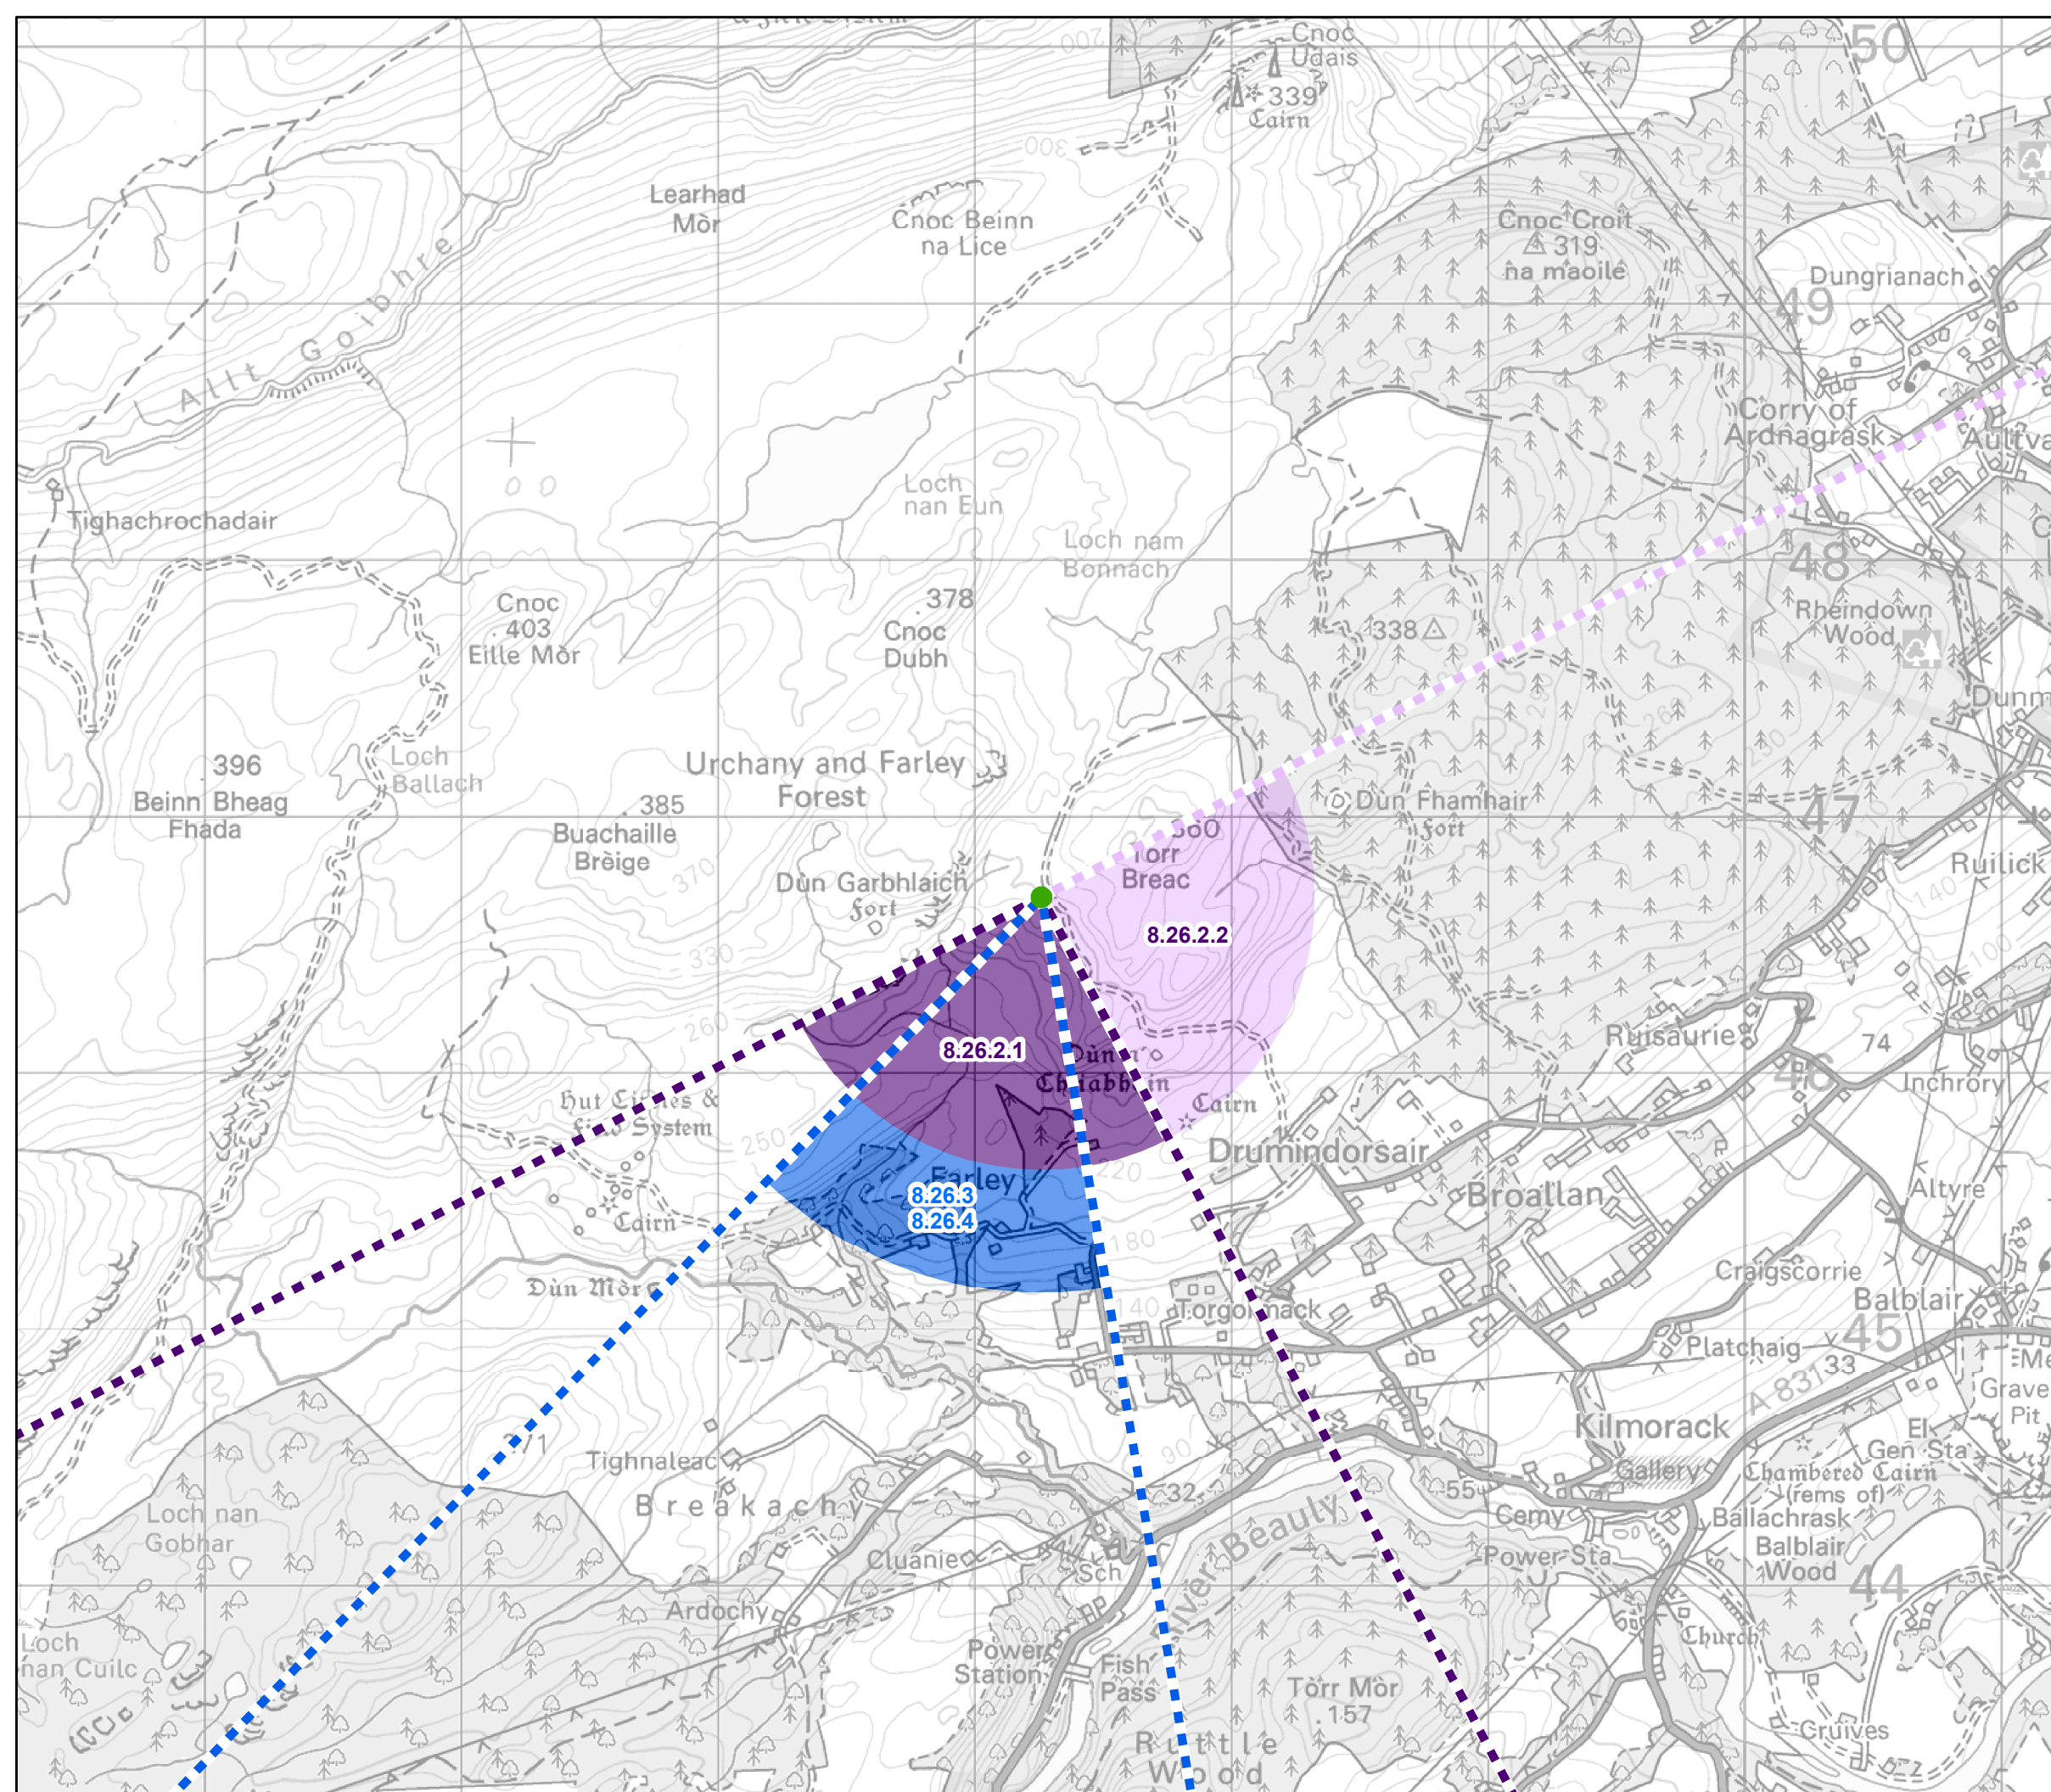

Key

- Viewpoint
- ▶ Wireline and Photomontage (53.5° HFOV)
- ▶ Baseline Photo and Cumulative Wireline (90° HFOV) in the direction of the Proposed Development
- ▶ Baseline Photo and Cumulative Wireline (90° HFOV) in other directions

Figure 8.26.1 Location Plan
 Figure 8.26.2-1-2 Baseline Photo and Cumulative Wireline
 Figure 8.26.3 Wireline
 Figure 8.26.4 Photomontage

Figure 8.26.1
Viewpoint 18: Track near Dun Fhamhair fort - Location Plan