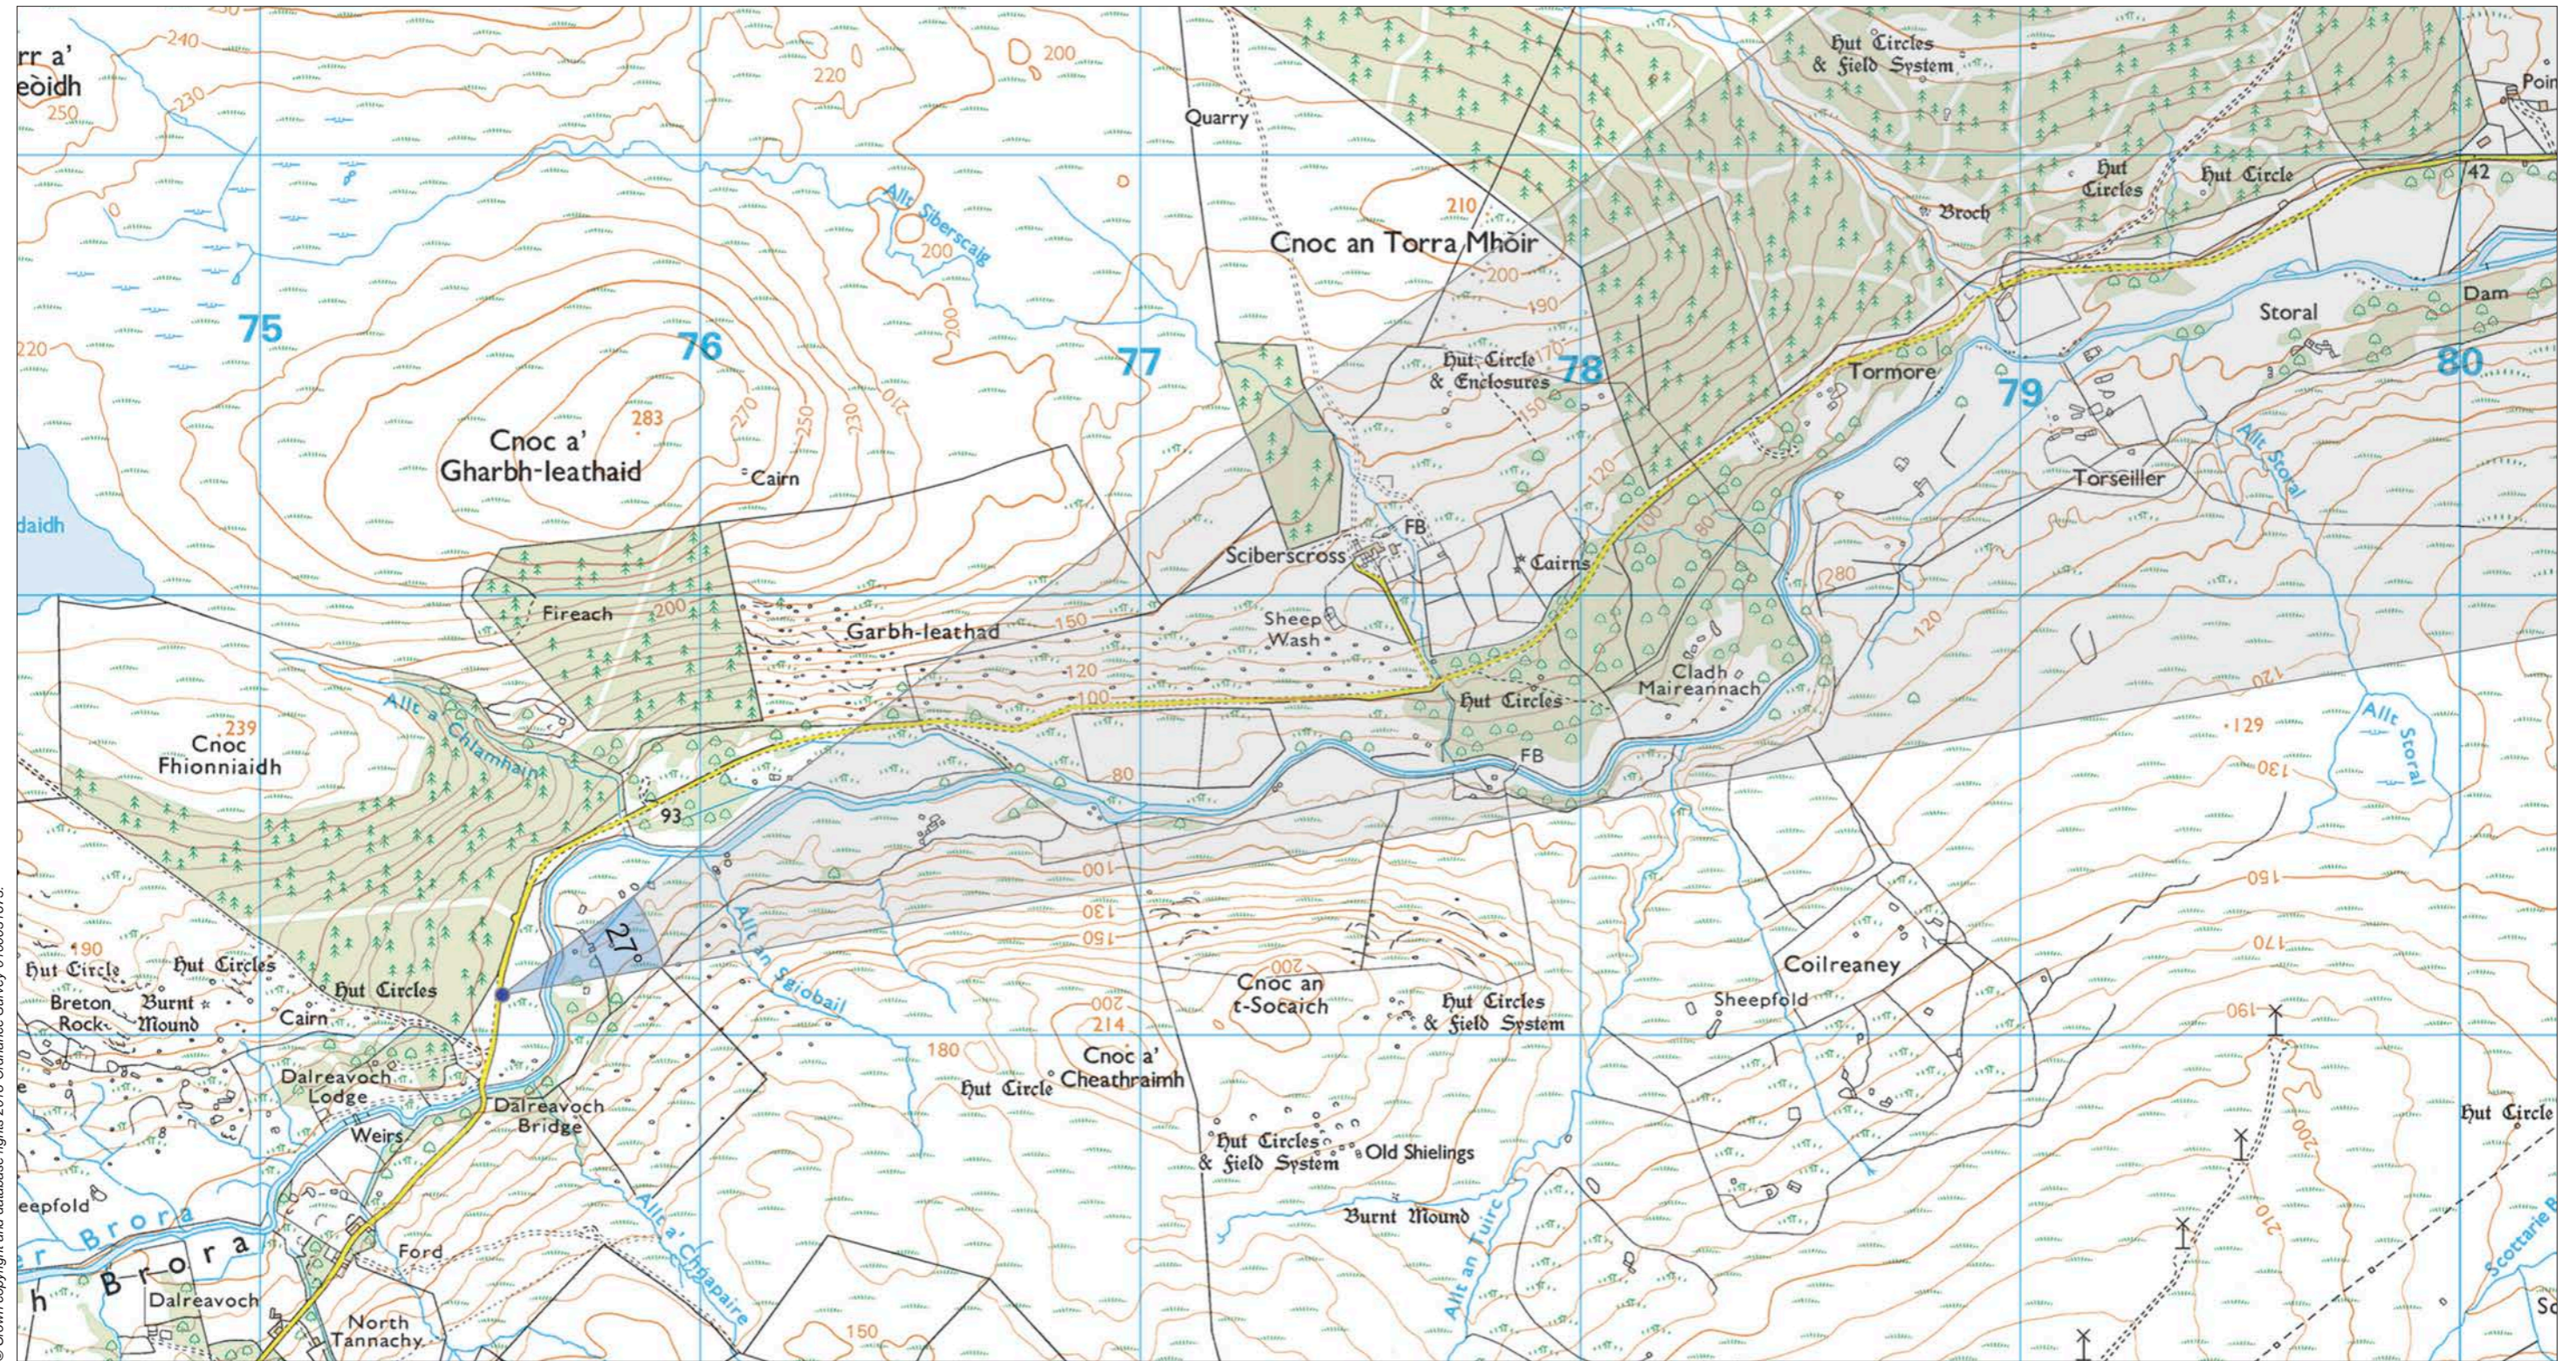

Viewpoint 7: Brora to Rogart minor road near Dalreavoch

Grid Ref: 275550 909090 Distance to nearest turbine: 9.809km AOD: 97m

This viewpoint is located on the minor road from Brora to Rogart, approximately 150m to the north of the turn-off to Dalreavoch Lodge. The viewpoint location is on the grass verge on the eastern side of the road, approximately 10m to the south of a passing place.

THC Viewpoint 7 Proposed Varied Development Layout
Brora to Rogart minor road near Dalreavoch Figure: 7.27
 Gordonbush Extension Wind Farm EIA Report

Proposed Varied Development Layout

Viewpoint 7: Brora to Rogart minor road near Dalreavoch

Distance to nearest turbine: 9.809km

Camera: EOS 5D II

Focal length: 75mm

Camera height: 1.5m

Date: 24/07/2014

Time: 18:05

This image should be viewed at a comfortable arm's length (approx. 500mm).