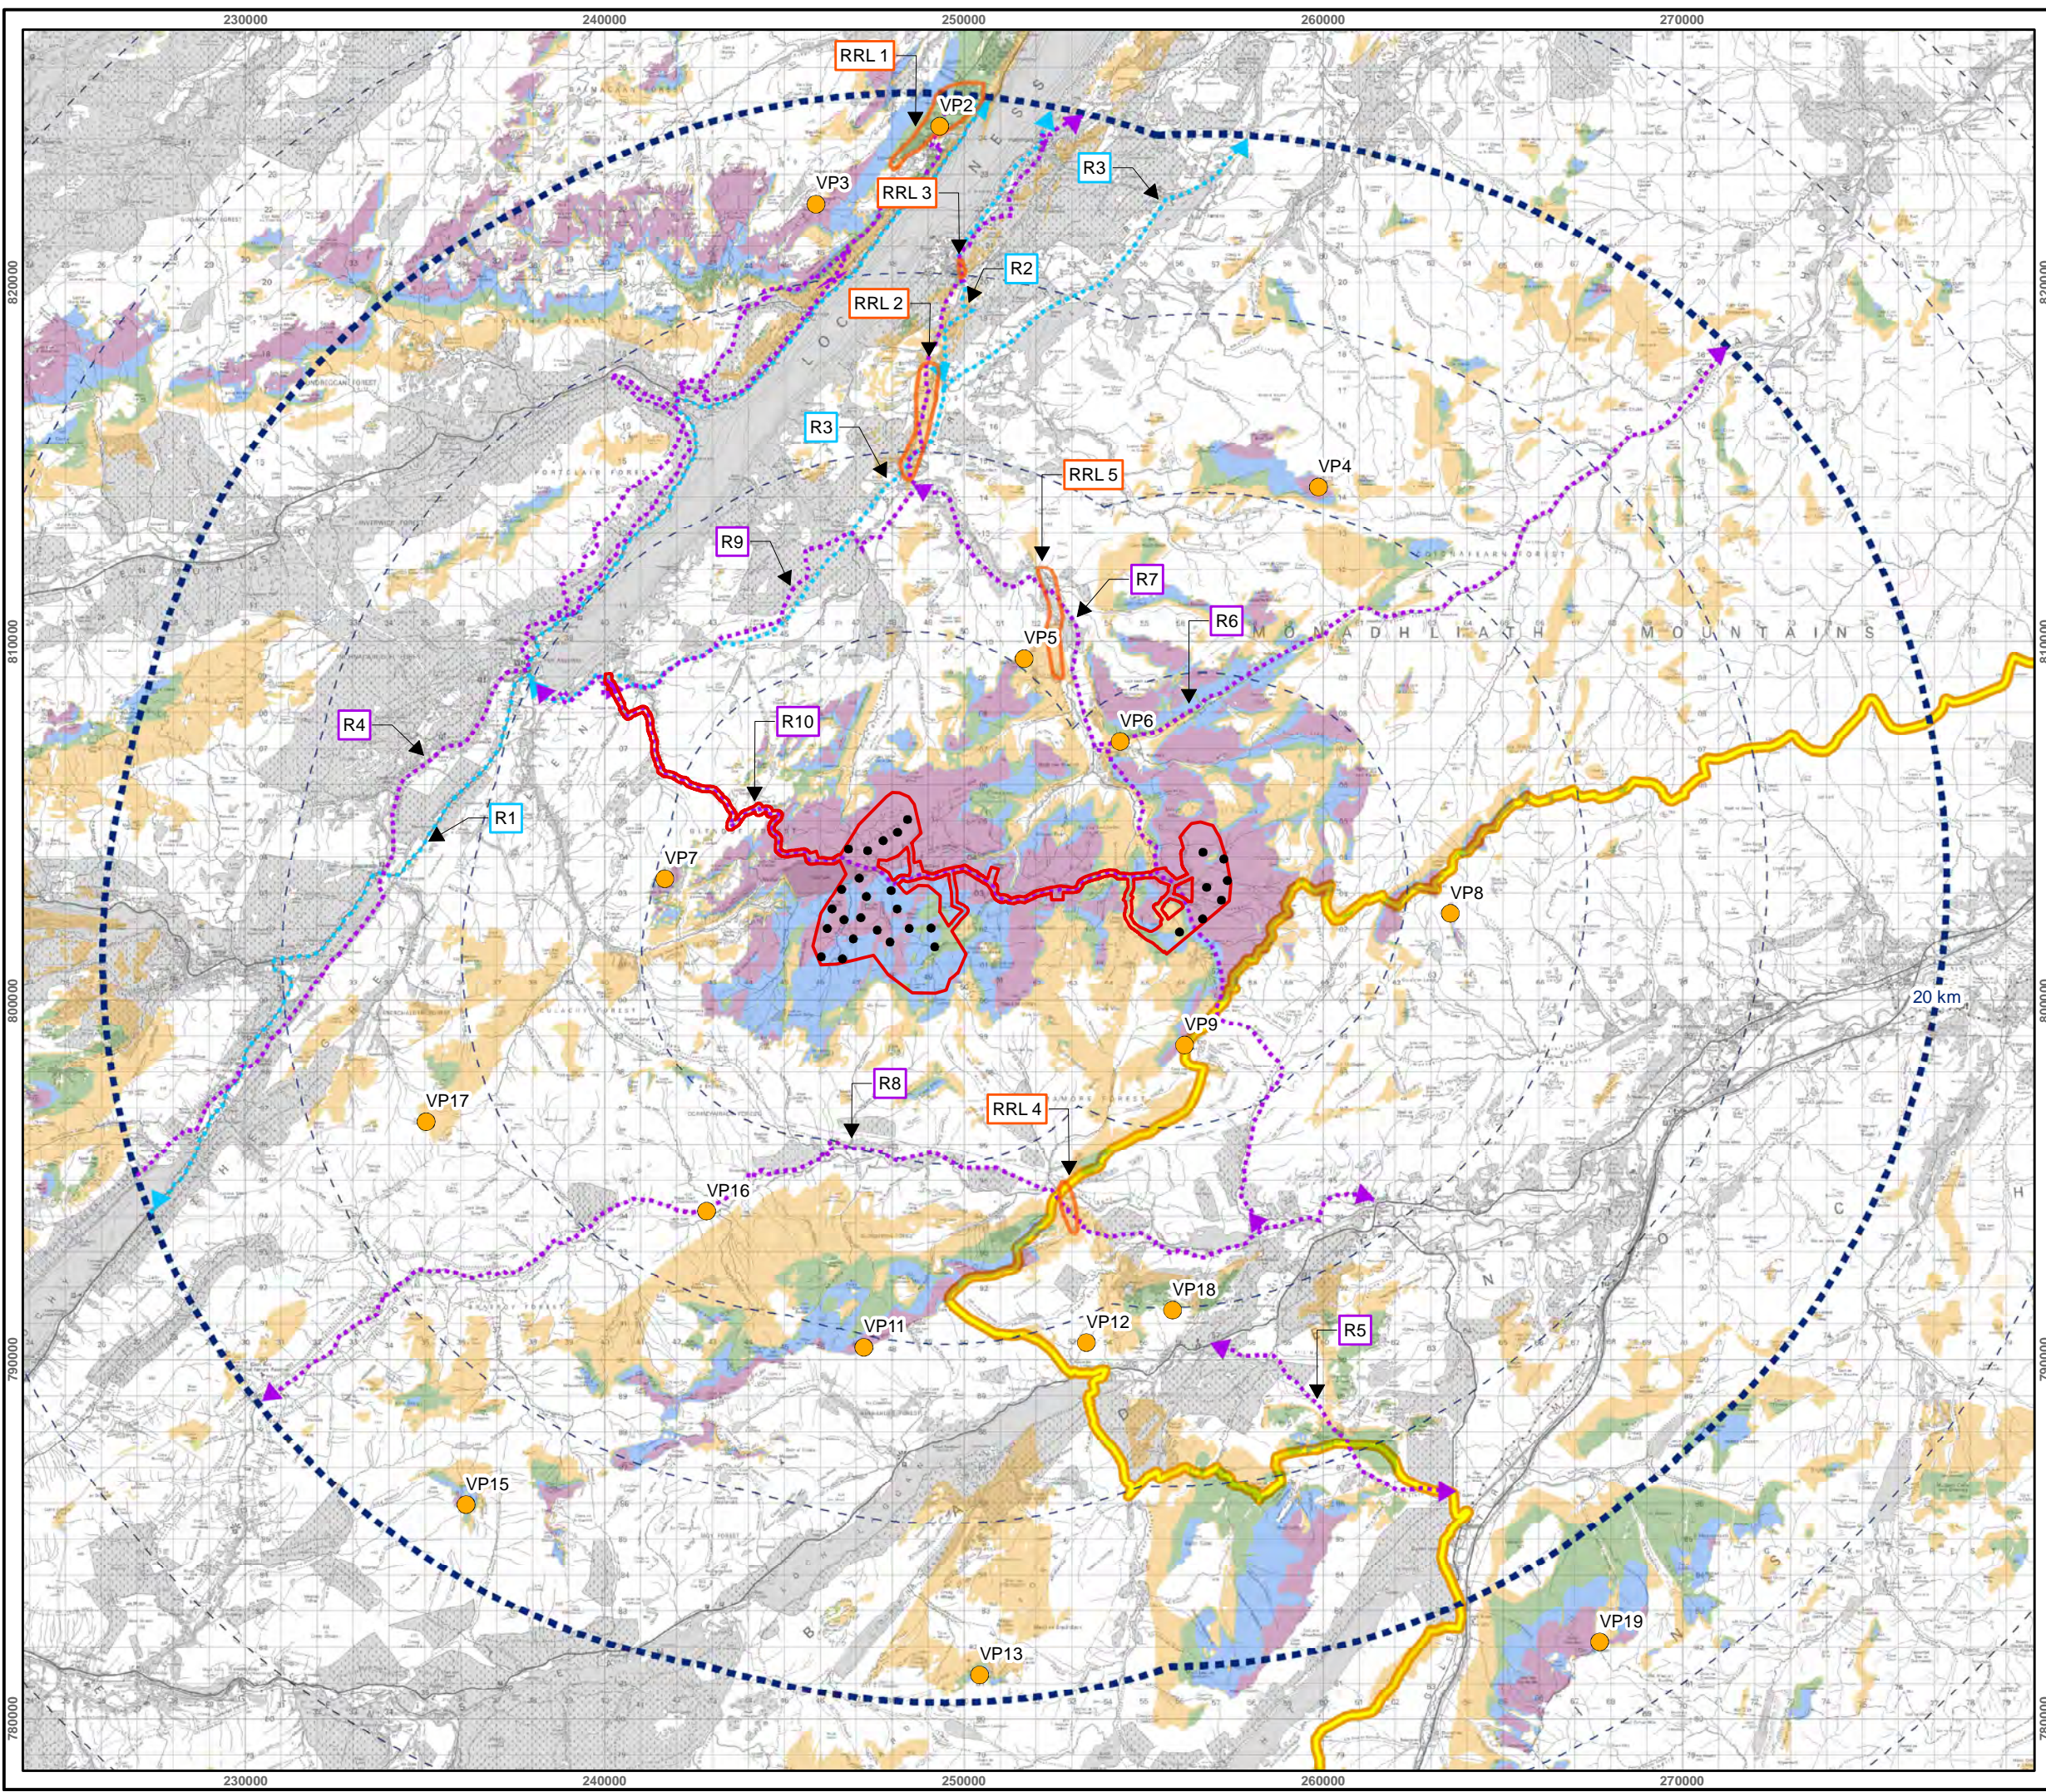

**Key**

- Site Boundary
- Turbine
- 20km Detailed Study Area
- 5km Distance Radii
- Cairngorms National Park Boundary (CNP)

**Visual Receptors**

- Viewpoint
- Residential Receptor Locations (RRL)
- ↔↔↔ Route (R): Road
- ↔↔↔ Route (R): Recreational Route

**Zone of Theoretical Visibility (ZTV):  
Number of Turbines Theoretically Visible**

- 1 - 7
- 8 - 14
- 15 - 21
- 22 - 29

**Figure 3.5b**  
Visual Receptors included  
in the Assessment

**Cloiche Wind Farm**  
Additional Information